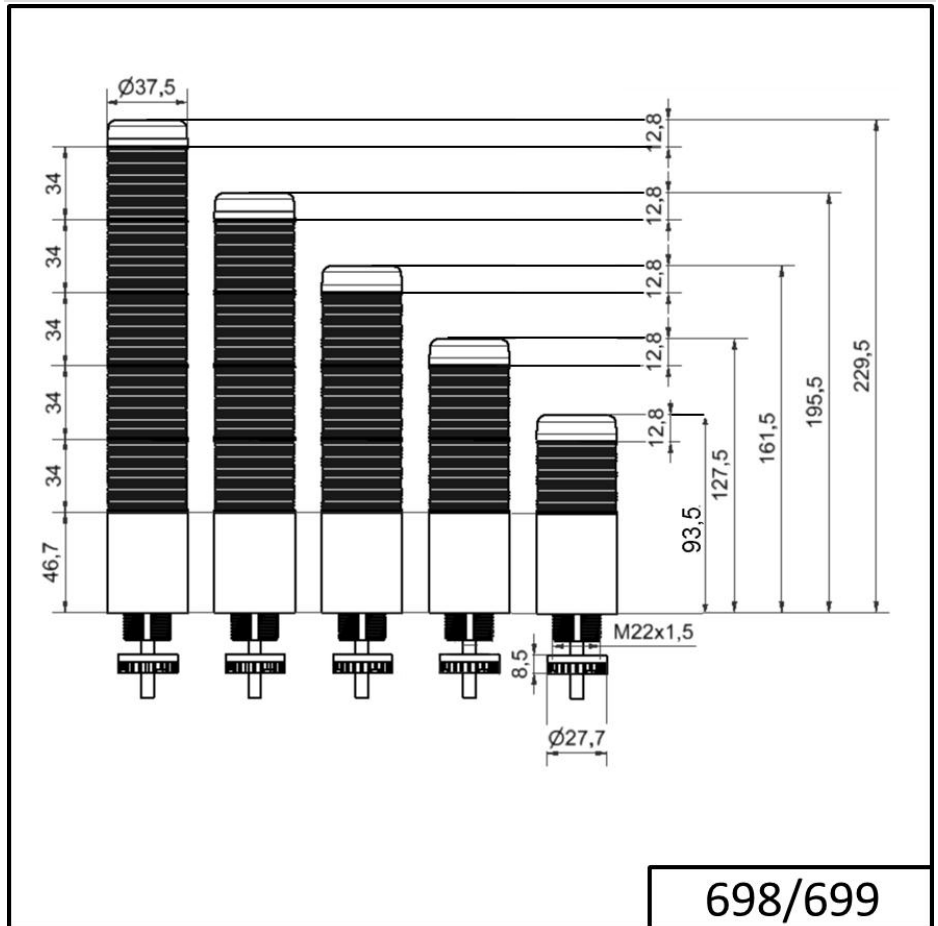

Completely pre-assembled Signal Towers / KOMPAKT 37
K37 plug EM Pulse tone 24VAC/DC YE/RD

DRAWING

! For additional installation and mounting information, refer to the appropriate user guide at www.werma.com. This printed copy is for information only and is subject to alteration.