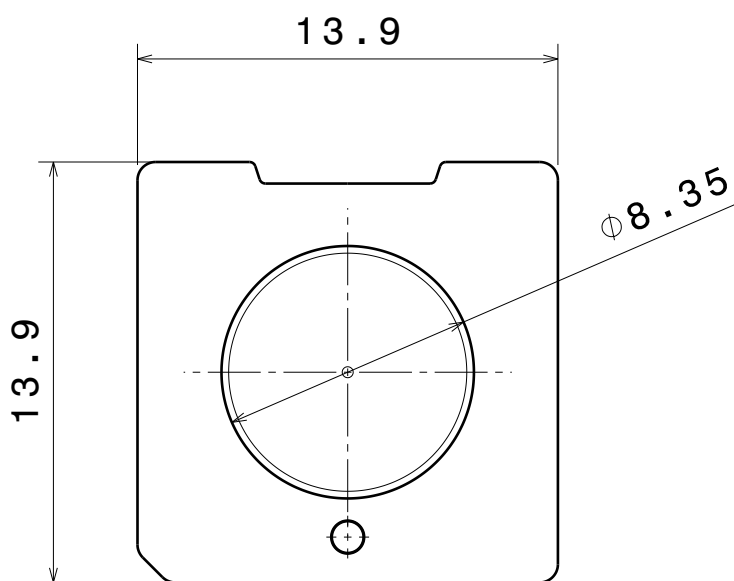

D

C

B

A

4

Front view

Isometric view

3

Top view

Bottom view

2

2

INDEX	PART NO	DESCRIPTION	MATERIAL	COLOUR
1	C15246	STRADELLA-HB-M	PMMA	

Tolerances if not otherwise shown
According to DIN ISO 2768-1
Linear measures:
Up to 30mm class M, otherwise class C.
According to DIN ISO 2768-2
Form and position: class L

SIZE PART NUMBER

A4

C15246

SCALE	1:1	WEIGHT	0,5 g	SHEET	1/1
-------	-----	--------	-------	-------	-----

D

A

1