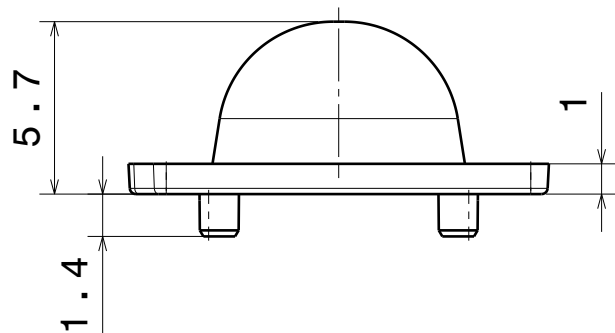

D

C

B

A

4

Front view

Isometric view

3

Top view

Bottom view

2

2

INDEX	PART NO	DESCRIPTION	MATERIAL	COLOUR
1	C15246	STRADELLA-HB-M	PMMA	

Tolerances if not otherwise shown
According to DIN ISO 2768-1
Linear measures:
Up to 30mm class M, otherwise class C.
According to DIN ISO 2768-2
Form and position: class L

SIZE PART NUMBER

A4

C15246

SCALE	1:1	WEIGHT	0,5 g	SHEET	1/1
-------	-----	--------	-------	-------	-----

D

A

1