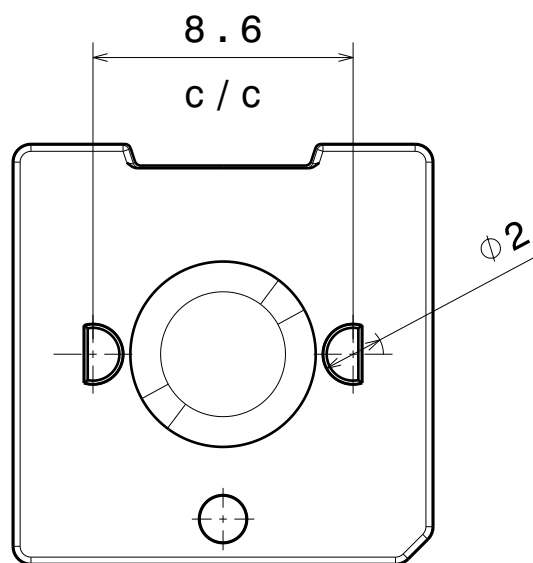

D

C

B

A

4

Front view

Isometric view

3

Top view

Bottom view

2

2

INDEX	PART NO	DESCRIPTION	MATERIAL	COLOUR
1	C15246	STRADELLA-HB-M	PMMA	

Tolerances if not otherwise shown
According to DIN ISO 2768-1
Linear measures:
Up to 30mm class M, otherwise class C.
According to DIN ISO 2768-2
Form and position: class L

SIZE PART NUMBER

A4

C15246

SCALE	1:1	WEIGHT	0,5 g	SHEET	1/1
-------	-----	--------	-------	-------	-----

D

A

1