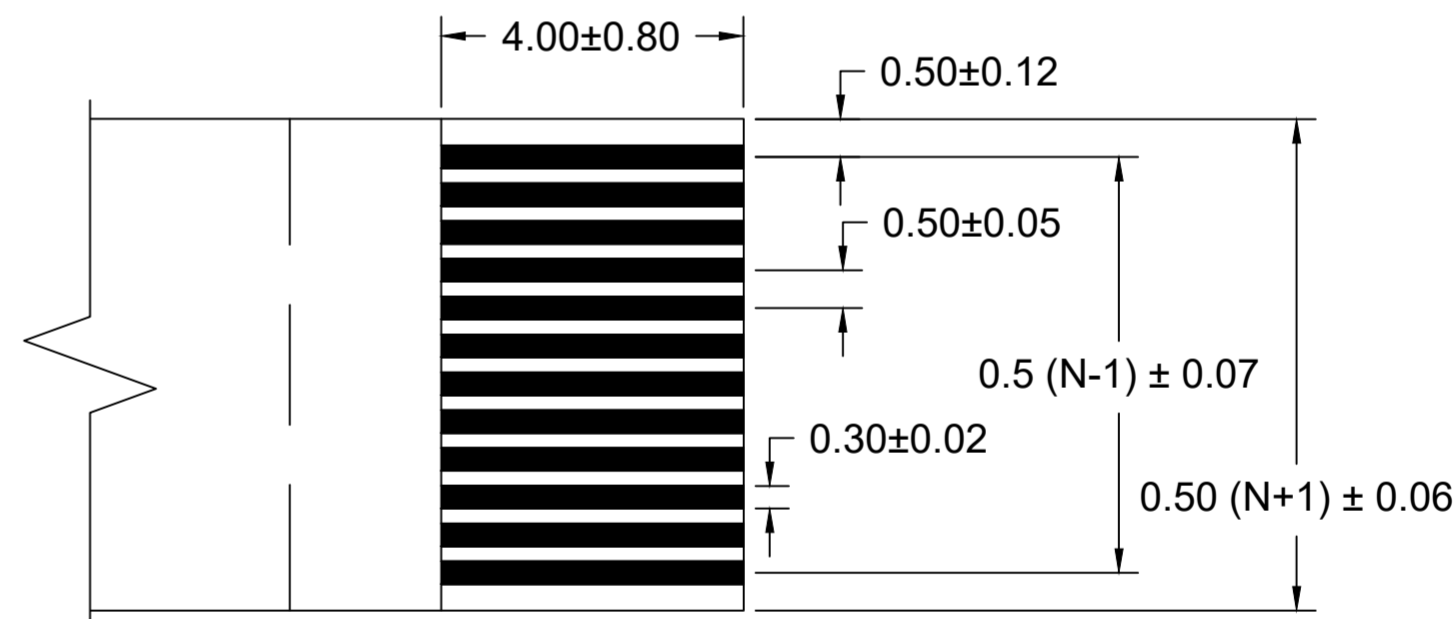

END TAIL DETAIL
SCALE 10:1

NOTES:

1. NO PRINTING ON JUMPER CABLE UNLESS OTHERWISE SPECIFIED. IF PRINTING IS REQUIRED, THEN IT WOULD BE CONSIDERED A SPECIAL JUMPER CABLE.

THIS DRAWING CONTAINS INFORMATION THAT IS PROPRIETARY TO MOLEX ELECTRONIC TECHNOLOGIES, LLC AND SHOULD NOT BE USED WITHOUT WRITTEN PERMISSION

DIMENSION UNITS		SCALE		CURRENT REV DESC: DRAWING CORRECTION													
MM		NA															
GENERAL TOLERANCES (UNLESS SPECIFIED)						EC NO: 728054		0.50MM CENTER FLAT FLEX CABLE (FFC) (EXTRA FLEXIBLE, 105°C, SN PLATED) SALES DRAWING									
		mm	INCH														
4 PLACES	±----	±----					DRWN: DIEGOG7		2022/11/10								
3 PLACES	±----	±----					CHK'D: JSMITH11		2022/11/14								
2 PLACES	±----	±----					APPR: JSMITH11		2022/11/14								
1 PLACE	±----	±----					INITIAL REVISION:										
0 PLACES	±----	±----					DRWN: JLWOLFSB		2011/10/27								
ANGULAR TOL ± 0.5 °						APPR: SFULTON		2011/11/03									
DRAFT WHERE APPLICABLE MUST REMAIN WITHIN DIMENSIONS				THIRD ANGLE PROJECTION		DRAWING		SERIES		DOCUMENT NUMBER		DOC TYPE		DOC PART		REVISION	
						C-SIZE		15166		SD-15166-001		PSD		001		B	
DOCUMENT STATUS				P1		RELEASE DATE		2022/11/14 14:34:44		MATERIAL NUMBER		CUSTOMER		SHEET NUMBER			
										SEE CHART		GENERAL MARKET		2 OF 2