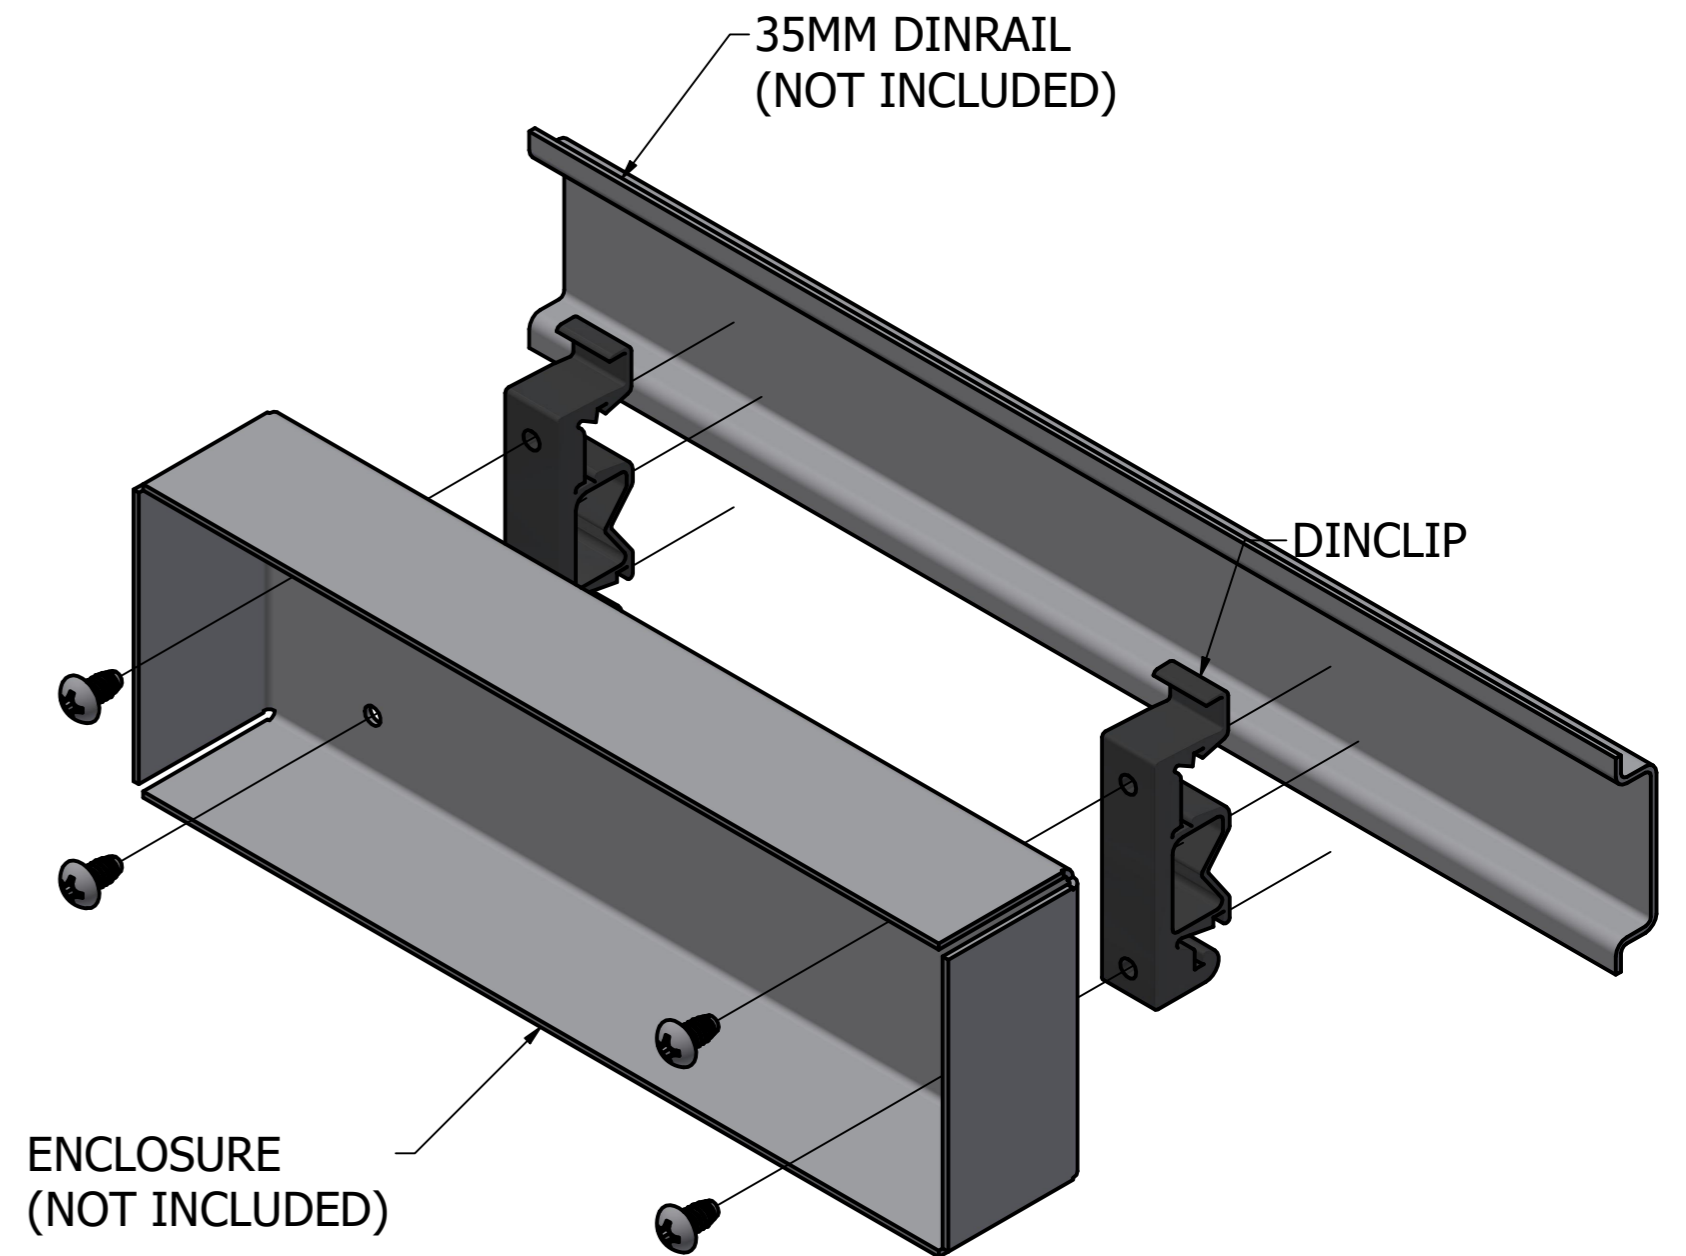

SIDE VIEW

ISOMETRIC VIEW

BOTTOM VIEW

<b>1427DINCLIP</b>
Din Clip - Matte Black Plastic
**note sold in pairs
<b>Hardware</b>
4 Screws - Panhead #6 x 1/4"

**HAMMOND  
MANUFACTURING™**

**1427DINCLIP**

REVISION HISTORY		
REV	DESCRIPTION	DATE
1	TOLERANCE ADDED	2022-03-07
2	CHANGED DIMENSIONS	2022-03-31