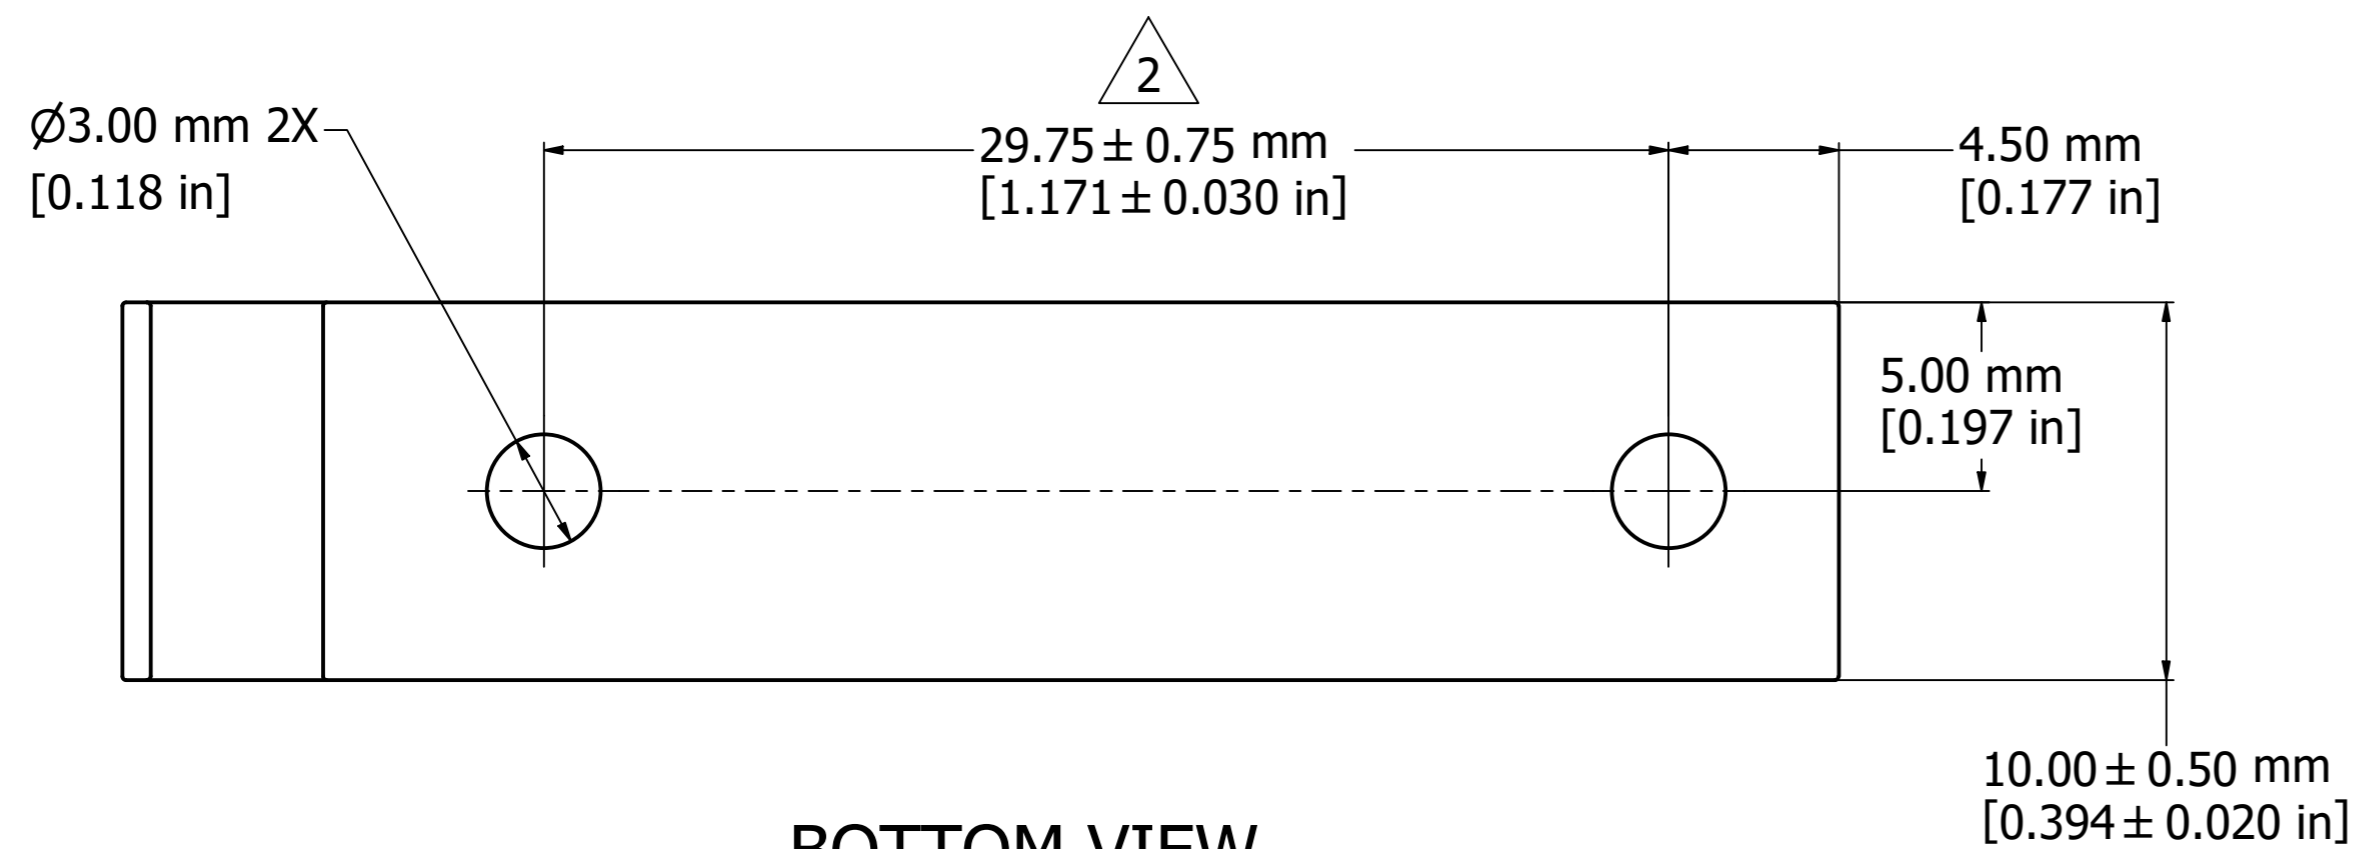

SIDE VIEW

ISOMETRIC VIEW

BOTTOM VIEW

<b>1427DINCLIP</b>
Din Clip - Matte Black Plastic
**note sold in pairs
<b>Hardware</b>
4 Screws - Panhead #6 x 1/4"

**HAMMOND  
MANUFACTURING™**

**1427DINCLIP**

REVISION HISTORY		
REV	DESCRIPTION	DATE
1	TOLERANCE ADDED	2022-03-07
2	CHANGED DIMENSIONS	2022-03-31