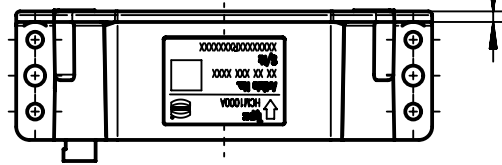

Spring clamp terminal enclosed separately

	All Dimensions in mm Original Size DIN A4		Scale 1:2	Free size tol.	Ref.
	All rights reserved Department EL PD		Created by FARCASIU	Inspected by PRIESTER	Standardisation RUETERA
HARTING Electric GmbH & Co. KG D-32339 Espelkamp			Title Current Sensor HCM 1000A-0-50-CCA-T		Date 2020-05-13
			Type TB		State Final Release
			Number 20 31 100 0101		Doc-Key / ECM-Nr. 1005114.78/UGD/000/D 500000172594
			Rev. D		Page 1/1