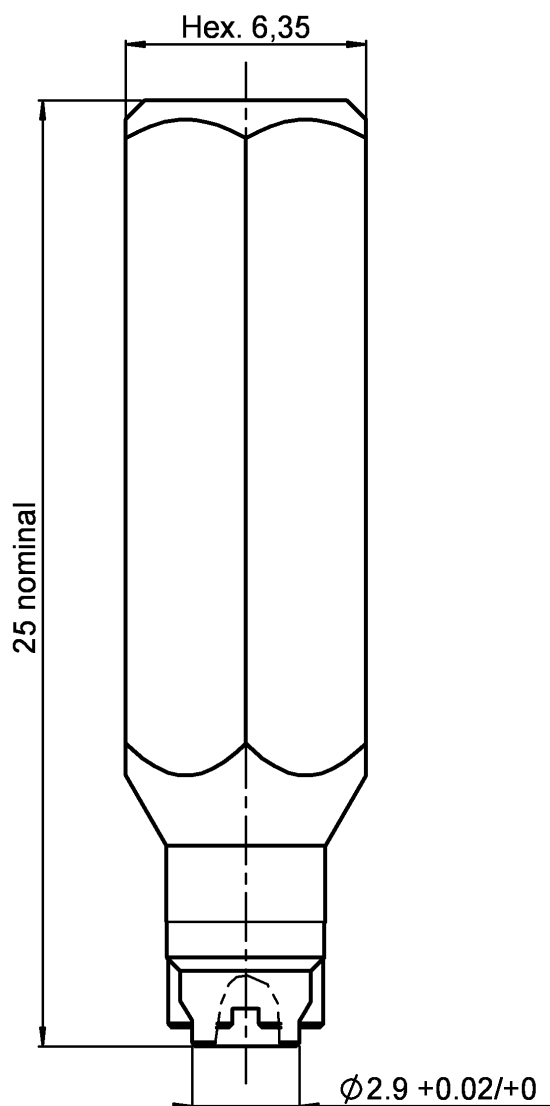

SCREW HEX TOOL THE R222 F-DET

R282.360.001

TORQUE SCREWDRIVER

Series : **OUT**

Issue : 0240 A

In the effort to improve our products, we reserve the right to make changes judged to be necessary.