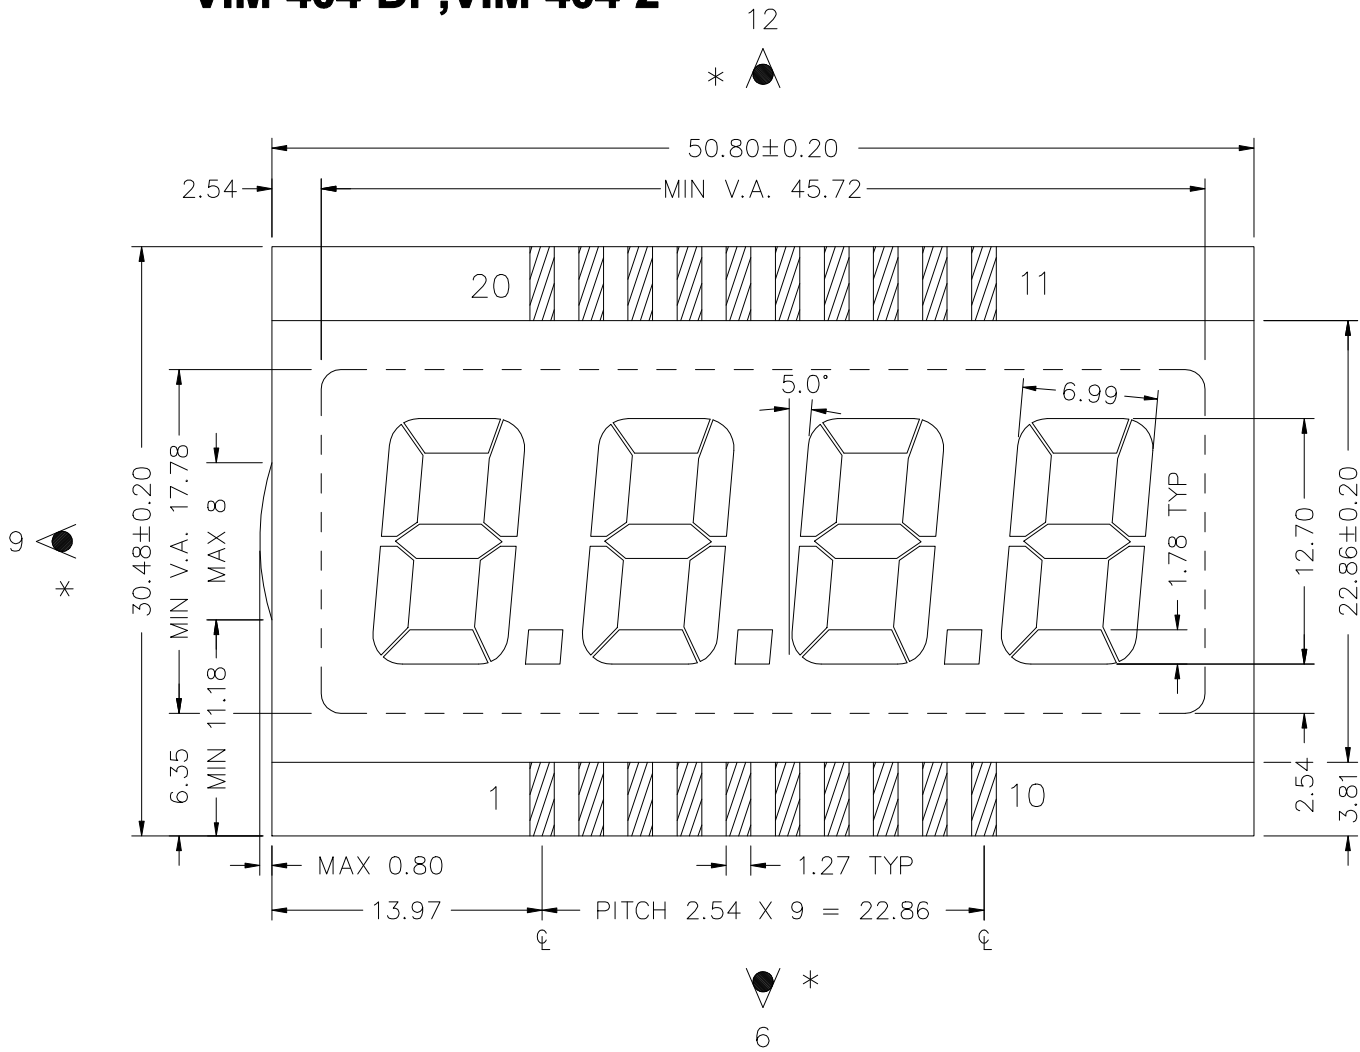

VIM-404-DP, VIM-404-2

DRIVER : Intersil ICM7233