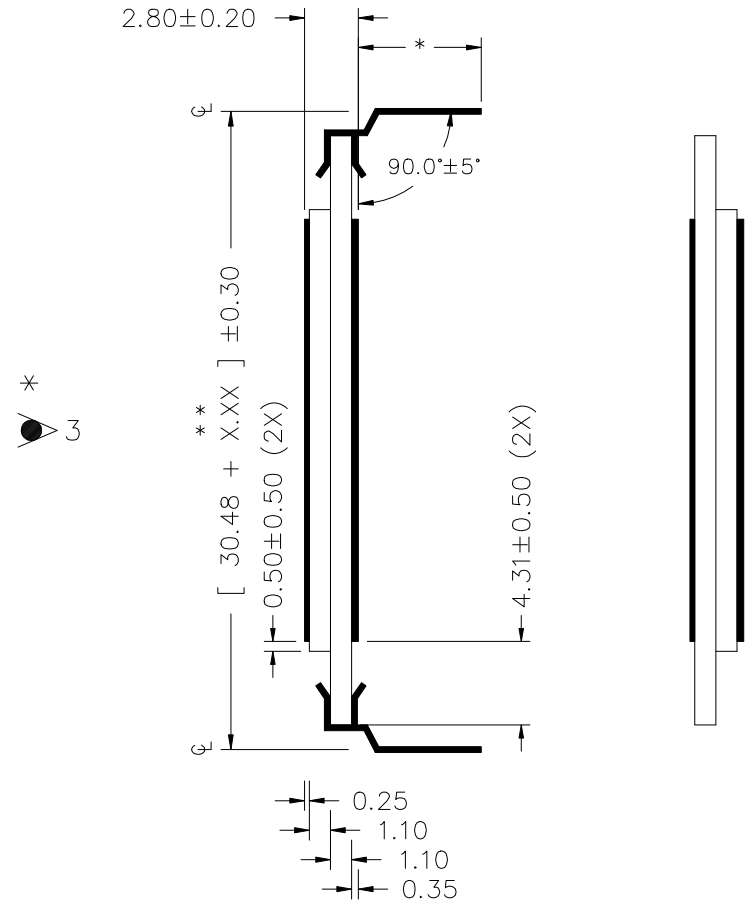

VIM-404-DP, VIM-404-2

DRIVER : Intersil ICM7233