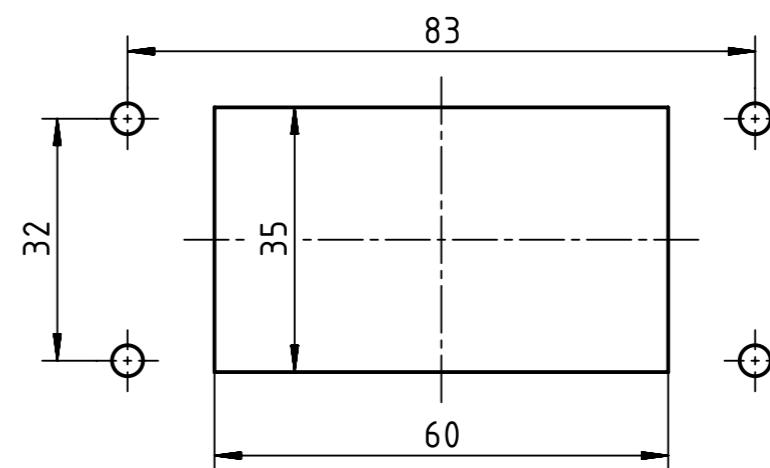

Panel cut out

	All rights reserved Department EL PD - DE HARTING Electric GmbH & Co. KG D-32339 Espelkamp	All Dimensions in mm Original Size DIN A3		Scale 1:1	Free size tol.	Ref. Sub.
		Created by LONGL	Inspected by WENE	Standardisation TIEMANNA	Date 2017-05-31	State Final Release
Title Han 10B IP67 housing with single lever and plastic cover						Doc-Key / ECM-Nr. 100604590/UGD/001/C 500000120072
Type TB		Number 09 30 010 1308			Rev. C	Page 1/1