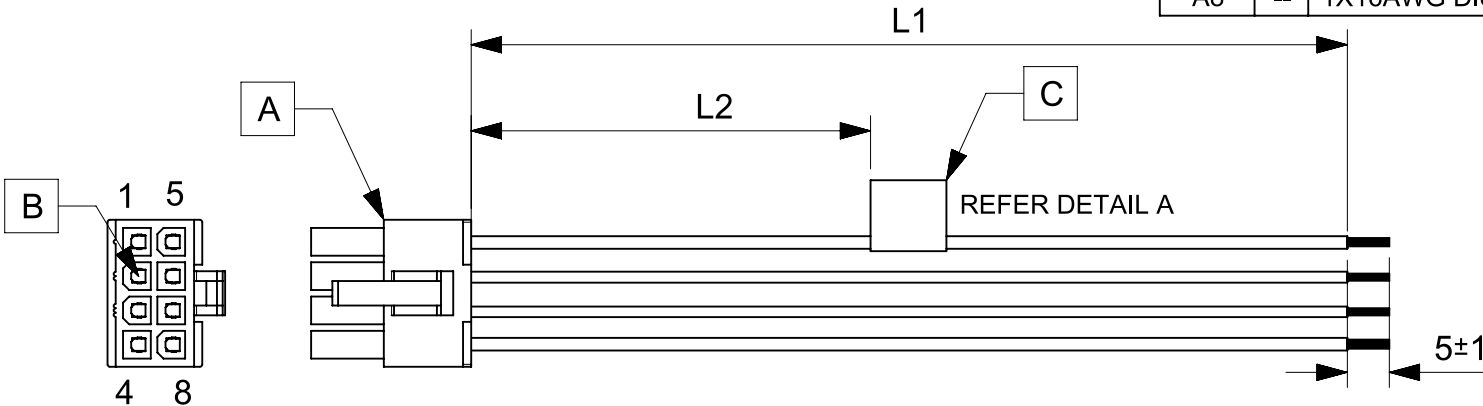

ITEM	PART#	DESCRIPTION	QTY	UOM
A	39012085	NEW MINI FIT CONN HOUSING 555708R210	1	PC
B	39000089	MiniFit Term Crp Fem Chn Bs 30Au 16awg	8	PC
C	--	PAPER PRINTED PAPER WHITE	1	PC

FROM	TO	DESCRIPTION	COLOR
A1	--	1X16AWG DISC PVC BK UL1015 HOOKUP	BLACK
A2	--	1X16AWG DISC PVC BK UL1015 HOOKUP	BLACK
A3	--	1X16AWG DISC PVC BK UL1015 HOOKUP	BLACK
A4	--	1X16AWG DISC PVC BK UL1015 HOOKUP	BLACK
A5	--	1X16AWG DISC PVC BK UL1015 HOOKUP	BLACK
A6	--	1X16AWG DISC PVC BK UL1015 HOOKUP	BLACK
A7	--	1X16AWG DISC PVC BK UL1015 HOOKUP	BLACK
A8	--	1X16AWG DISC PVC BK UL1015 HOOKUP	BLACK

TABLE			
PART NUMBER	L1	L2	TITLE
2153262081	150±8	63 REF	MINIFIT JR DR R-S 8 CIRCUIT 150MM Au
2153262082	300±10	138 REF	MINIFIT JR DR R-S 8 CIRCUIT 300MM Au
2153262083	600±10	288 REF	MINIFIT JR DR R-S 8 CIRCUIT 600MM Au

- NOTES**
1. Connector view shown is from mating side.
 2. Free ends must be stripped, twisted & tinned. The length of tinning is 5±1mm. Tinning dia must be 1.8mm Max.
 3. Label text must be 2mm max. in height with Arial font.
 4. Label must be wrapped in Flag type on a single cable.