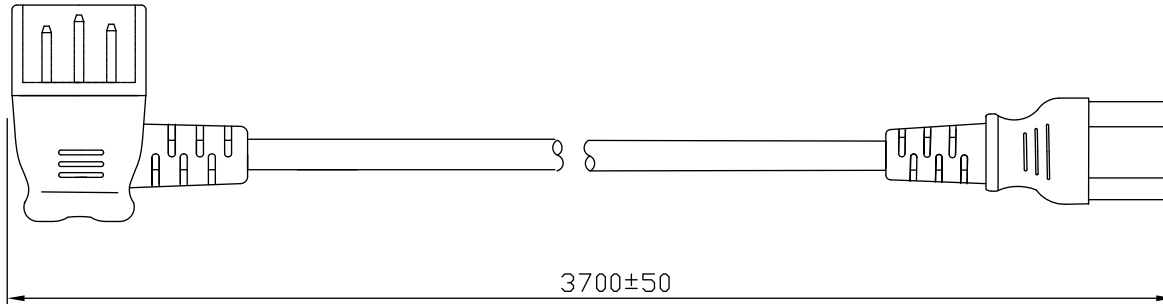

A

B

GENERAL SPECIFICATIONS:

RATING: 10A / 250V
 CABLE TYPE / SIZE: SVT, 18 AWG X 3 CONDUCTORS
 TEMPERATURE RATING: 105° C
 CONDUCTOR COLORS: BLACK / WHITE / GREEN
 CABLE JACKET COLOR: BLACK
 OVERALL LENGTH : 3700± 50 mm
 CABLE OUTER DIAMETER: 6.3 ± 0.1 mm
 END 'A' PLUG: IEC 320 / C14 MALE, RIGHT ANGLE
 END 'B' : IEC 320 / C13 FEMALE
 APPROVALS PLUG: UL, CSA OR cUL
 APPROVALS CABLE: UL, CSA OR cUL
 APPROVALS CONNECTOR: UL, CSA OR cUL

PACKING:
 BULK PACK

NOTES:
 1. CORD, PLUG AND CONNECTOR MUST BE MARKED WITH APPROVAL SYMBOLS OR FILE NUMBER(S).

RELEASED
 By N.Frost at 11:48 am, May 03, 2017

DASH NO.	PART NO	REV.	DESCRIPTION	NOTES
TABULATION BLOCK				
		TOLERANCES: DECIMALS ANGULAR .xx +/- 0.1 +/- 1° .xxx +/- .005		 GlobTek, Inc. www.globtek.com 186 Veterans Dr. Northvale, NJ 07647 Tel. 201-784-1000 Fax 201.784.0111
		MILLIMETERS ANGULAR .xx +/- 0.3 +/- 1° .xxx +/- .013		
INIT.BY: AT DATE: 04/12/17		DWG TITLE: NORTH AMERICAN DETACHABLE CORDSET		REV. B
DRAWN: NF DATE: 04/12/17		FSCN No.: G, CC SIZE A		
APRVD: HM DATE: 04/12/17		SCALE: NONE PART NO: 70114512F705L(R)		SHEET 1/1