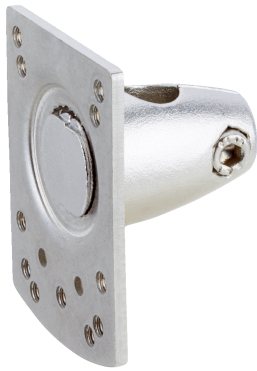

BEF-KHS-N02

SICK
Sensor Intelligence.

Ordering information

Type	Part no.
BEF-KHS-N02	2051608

Included in delivery: BEF-KHS-KH3 (1)

Other models and accessories → www.sick.com/

Detailed technical data

Technical specifications

Accessory group	Universal bar clamp systems
Material	Zinc plated steel (sheet), Zinc die cast (clamping bracket)
Items supplied	Universal clamp (5322626), mounting hardware
Description	Plate N02 for universal clamp bracket
Usable for	W4S-3 Glass W4SLG-3 W4S-3 Inox W4S-3 Inox Glass W9 W11-2 W12-3 W12-2 Laser W12G W12 Teflon W16 W250 W250-2 PowerProx W11G-2 TranspaTect WTT12 UC12 P250 G6 Inox W4S-3 Glass W4SL-3V W4SLG-3V W4SL-3H