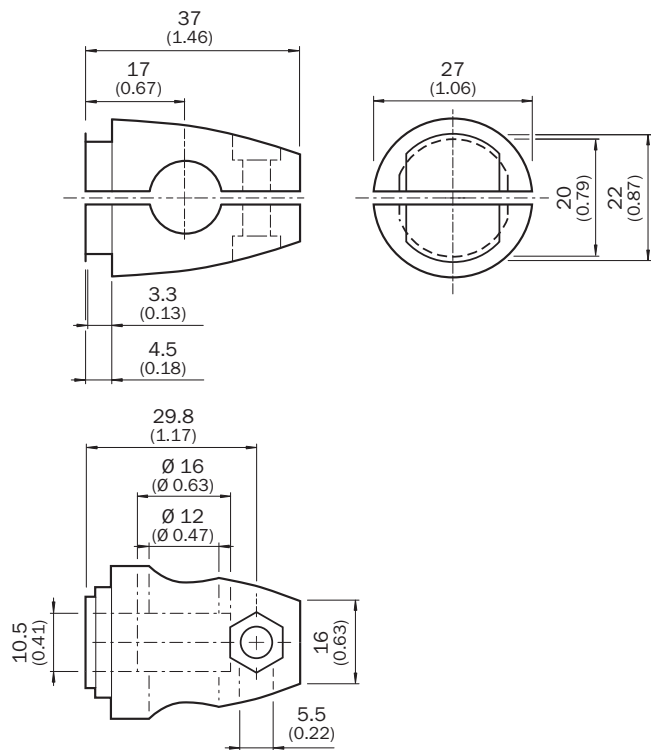

eCI@ss 10.0	27273701
eCI@ss 11.0	27273701
eCI@ss 12.0	27273701
ETIM 5.0	EC002024
ETIM 6.0	EC002024
ETIM 7.0	EC002024
ETIM 8.0	EC002024
UNSPSC 16.0901	32131023

Dimensional drawing (Dimensions in mm (inch))

BEF-KHS-KH3