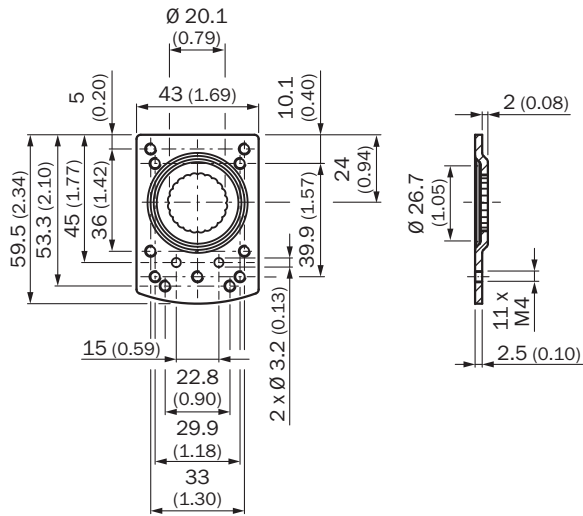

Accessory group	Universal bar clamp systems
Material	Zinc plated steel (sheet), Zinc die cast (clamping bracket)
Items supplied	Universal clamp (5322626), mounting hardware
Description	Plate N02 for universal clamp bracket
Usable for	W4S-3 Glass W4SLG-3 W4S-3 Inox W4S-3 Inox Glass W9 W11-2 W12-3 W12-2 Laser W12G W12 Teflon W16 W250 W250-2 PowerProx W11G-2 TranspaTect WTT12 UC12 P250 G6 Inox W4S-3 Glass W4SL-3V W4SLG-3V W4SL-3H

Dimensional drawing (Dimensions in mm (inch))

BEF-KHS-KH3

SICK AT A GLANCE

SICK is one of the leading manufacturers of intelligent sensors and sensor solutions for industrial applications. A unique range of products and services creates the perfect basis for controlling processes securely and efficiently, protecting individuals from accidents and preventing damage to the environment.