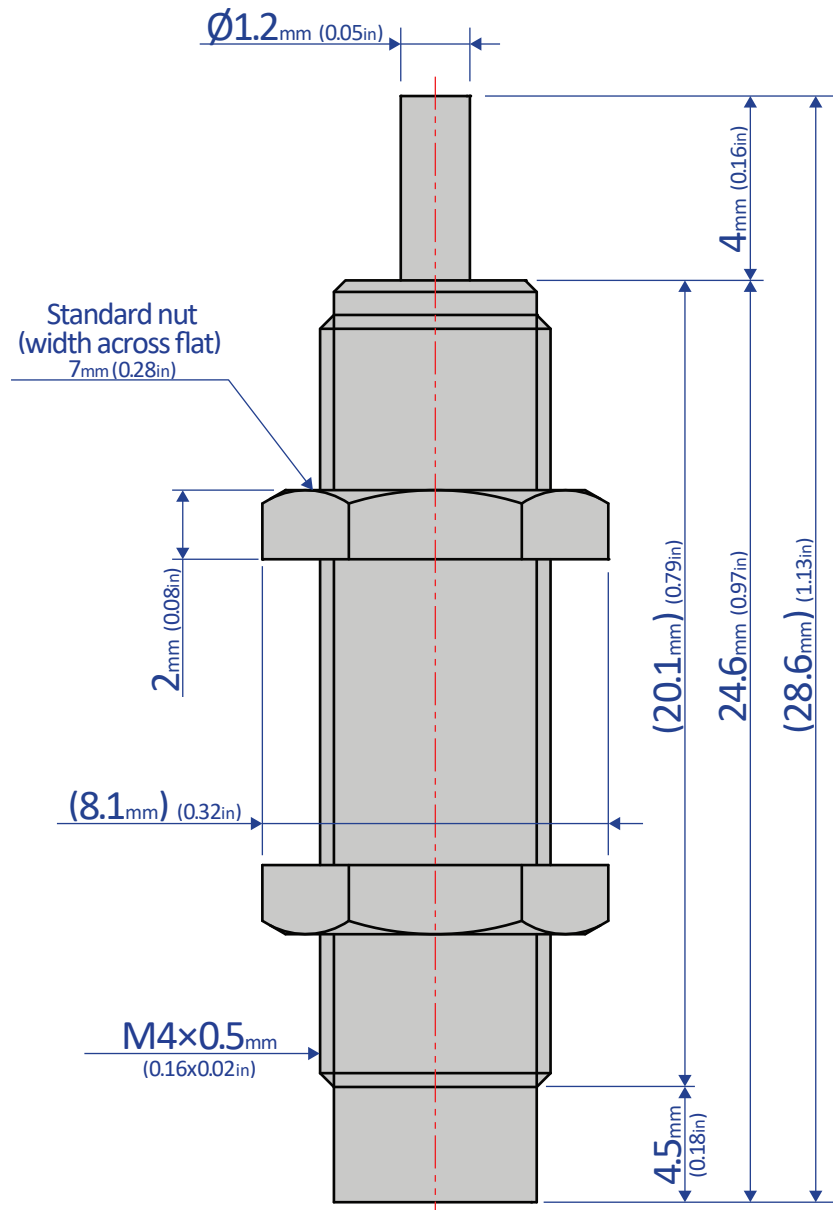

FK-0404H-S

SHOCK ABSORBER - FIXED

Bansbach
easylift[®]

50 West Drive • Melbourne, Florida 32904
(321) 253-1999 • www.easylift.com • www.damper.net