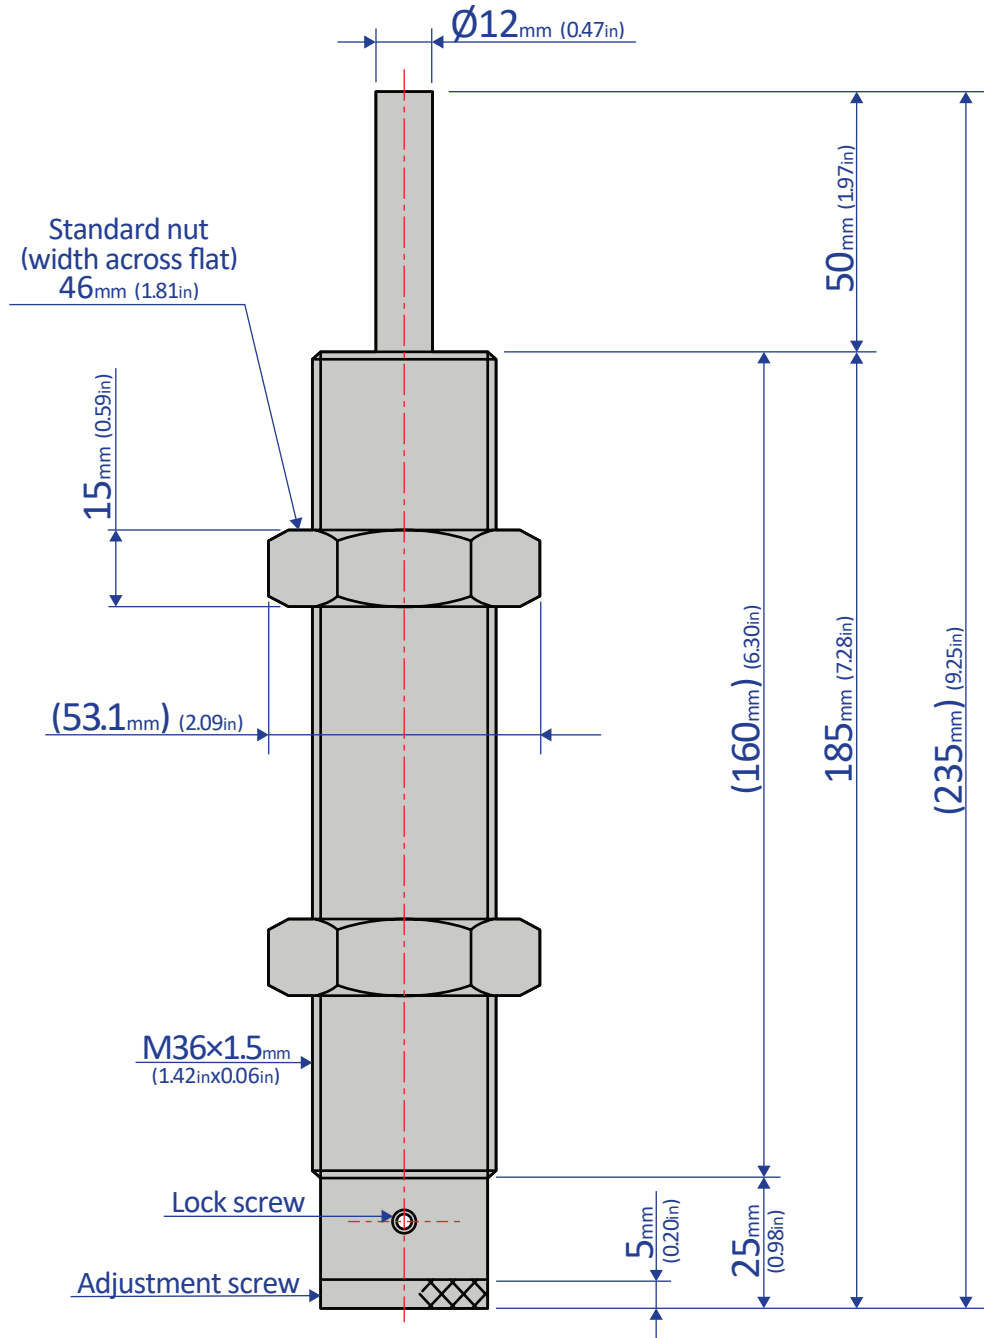

FWM-3650UBD-S

SHOCK ABSORBER - ADJUSTABLE

Bansbach
easylift[®]

50 West Drive • Melbourne, Florida 32904
(321) 253-1999 • www.easylift.com • www.damper.net