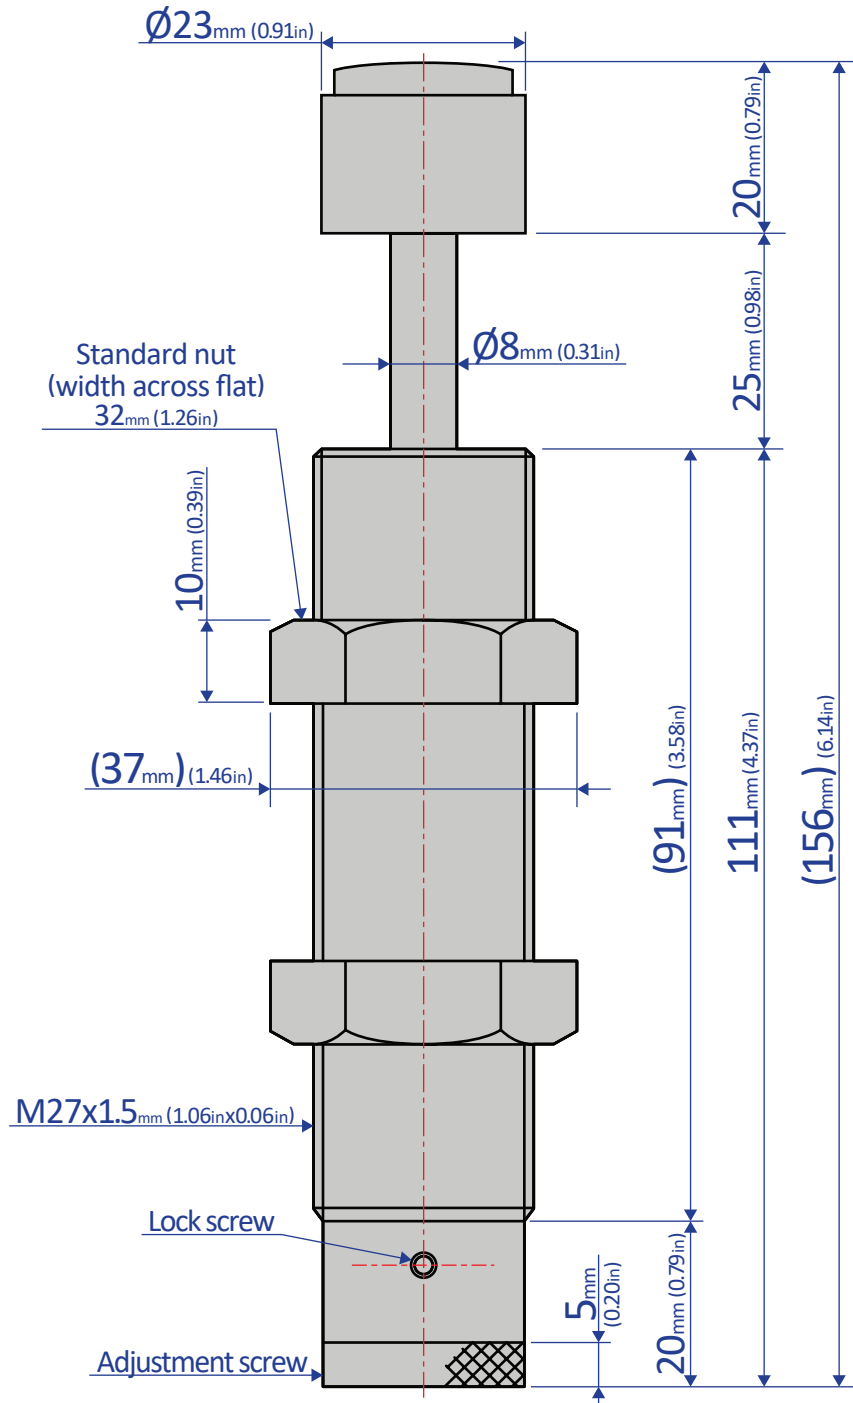

FA-2725FD-C

SHOCK ABSORBER - ADJUSTABLE

Bansbach
easylift®

50 West Drive • Melbourne, Florida 32904
(321) 253-1999 • www.easylift.com • www.damper.net