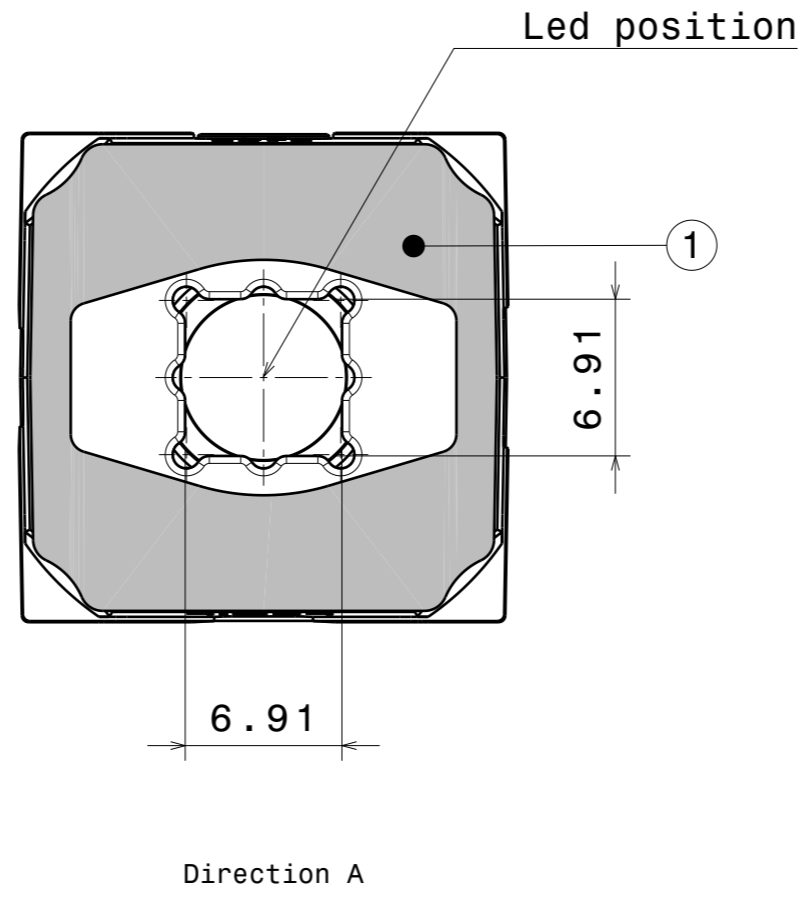

1

A

INDEX	PART NO	DESCRIPTION	MATERIAL	COLOUR
1	C15050	ROSE-TAPE	PU 2-sided foam tape	adhesive
2	C14010	ROSE-LT-HLD-I-BLK	Pc	black
3	F14404	ROSE-UV-M	LSR	clear

Tolerances if not otherwise shown
According to DIN ISO 2768-1
Linear measures:
up to 30mm class M, otherwise class C
According to DIN ISO 2768-2
Form and position: class L

SIZE PART NUMBER
A3 FCA14405

SCALE 3:1 WEIGHT 4,6 g SHEET 1/1

H G B A