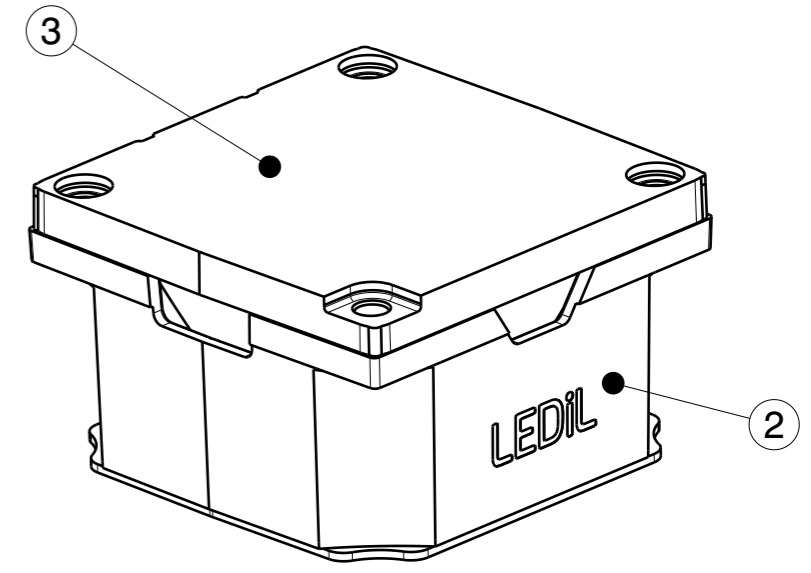

1

A

INDEX	PART NO	DESCRIPTION	MATERIAL	COLOUR
1	C15050	ROSE-TAPE	PU 2-sided foam tape	adhesive
2	C14010	ROSE-LT-HLD-I-BLK	Pc	black
3	F14404	ROSE-UV-M	LSR	clear

Tolerances if not otherwise shown
According to DIN ISO 2768-1
Linear measures:
up to 30mm class M, otherwise class C
According to DIN ISO 2768-2
Form and position: class L

SIZE PART NUMBER
A3 FCA14405

SCALE 3:1 WEIGHT 4,6 g SHEET 1/1

H G B A