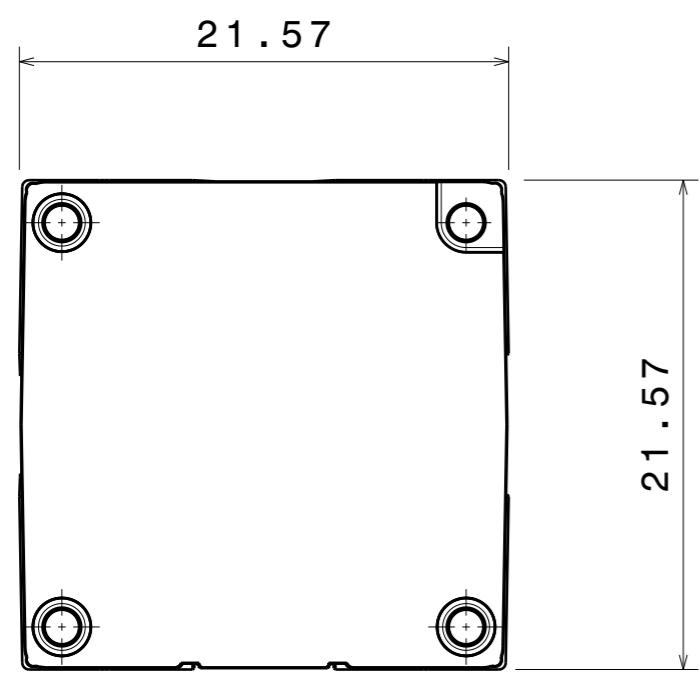

H G F E D C B A

4

3

2

1

4

3

2

1

A

INDEX	PART NO	DESCRIPTION	MATERIAL	COLOUR
1	C15050	ROSE-TAPE	PU 2-sided foam tape	adhesive
2	C14010	ROSE-LT-HLD-I-BLK	Pc	black
3	F14404	ROSE-UV-M	LSR	clear

Tolerances if not otherwise shown
According to DIN ISO 2768-1
Linear measures:
up to 30mm class M, otherwise class C
According to DIN ISO 2768-2
Form and position: class L

SIZE PART NUMBER
A3 FCA14405

SCALE 3:1 WEIGHT 4,6 g SHEET 1/1

H G B A