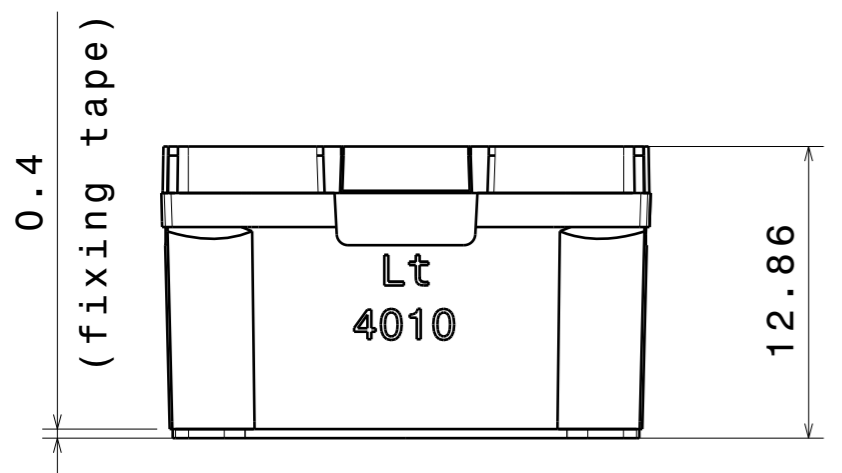

1

A

INDEX	PART NO	DESCRIPTION	MATERIAL	COLOUR
1	C15050	ROSE-TAPE	PU 2-sided foam tape	adhesive
2	C14010	ROSE-LT-HLD-I-BLK	Pc	black
3	F14404	ROSE-UV-M	LSR	clear

Tolerances if not otherwise shown
According to DIN ISO 2768-1
Linear measures:
up to 30mm class M, otherwise class C
According to DIN ISO 2768-2
Form and position: class L

SIZE PART NUMBER
A3 FCA14405

SCALE 3:1 WEIGHT 4,6 g SHEET 1/1

H G B A