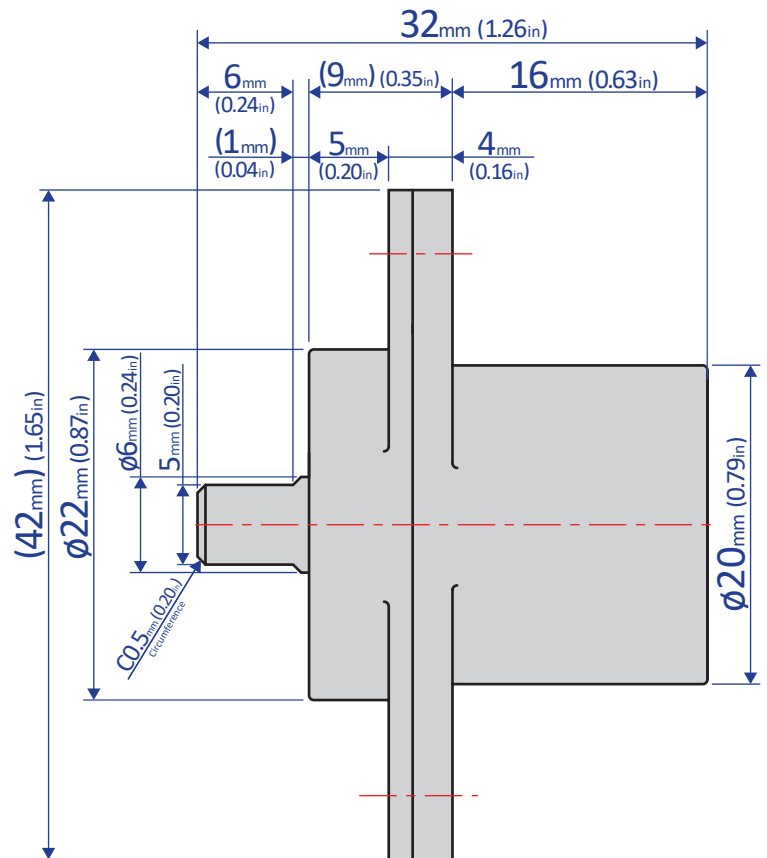

FYN-M1-R Series

VANE DAMPER – FIXED

Bansbach
easylift[®]