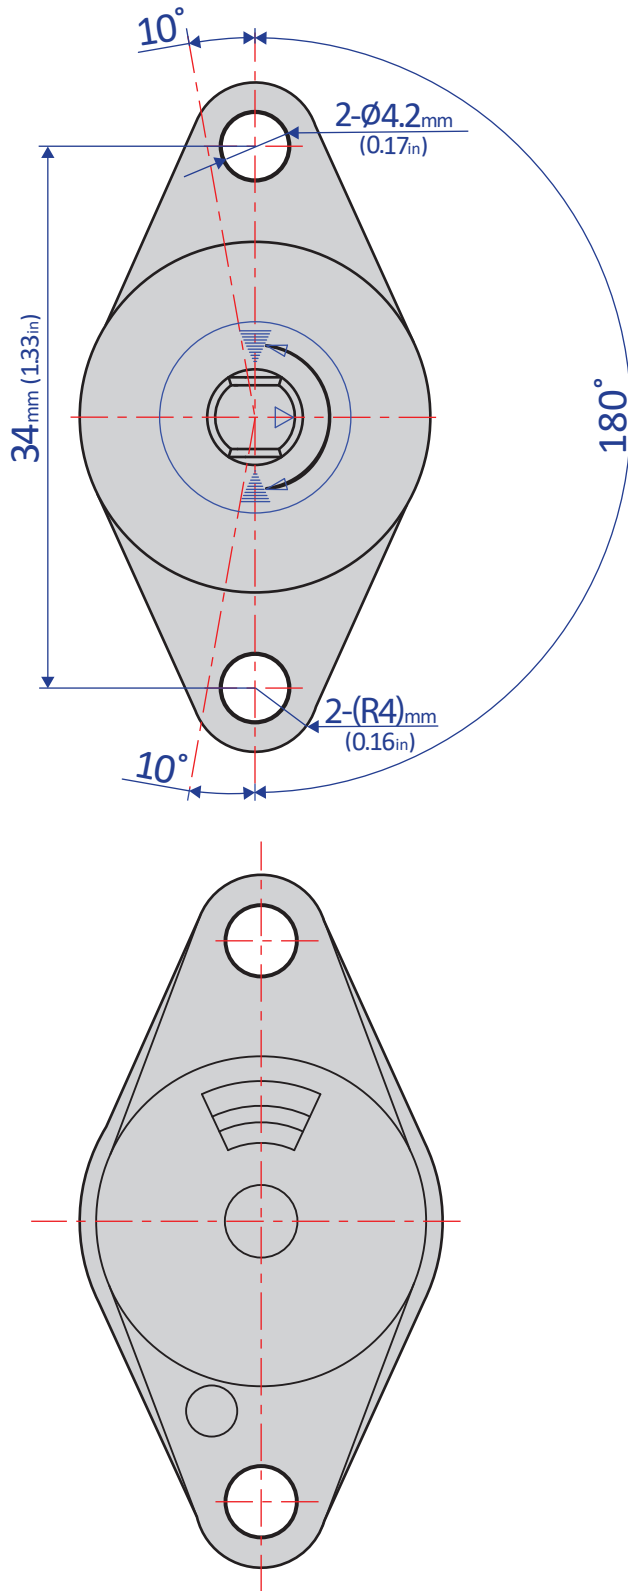

FYN-M1-R Series

VANE DAMPER – FIXED

Bansbach
easylift[®]