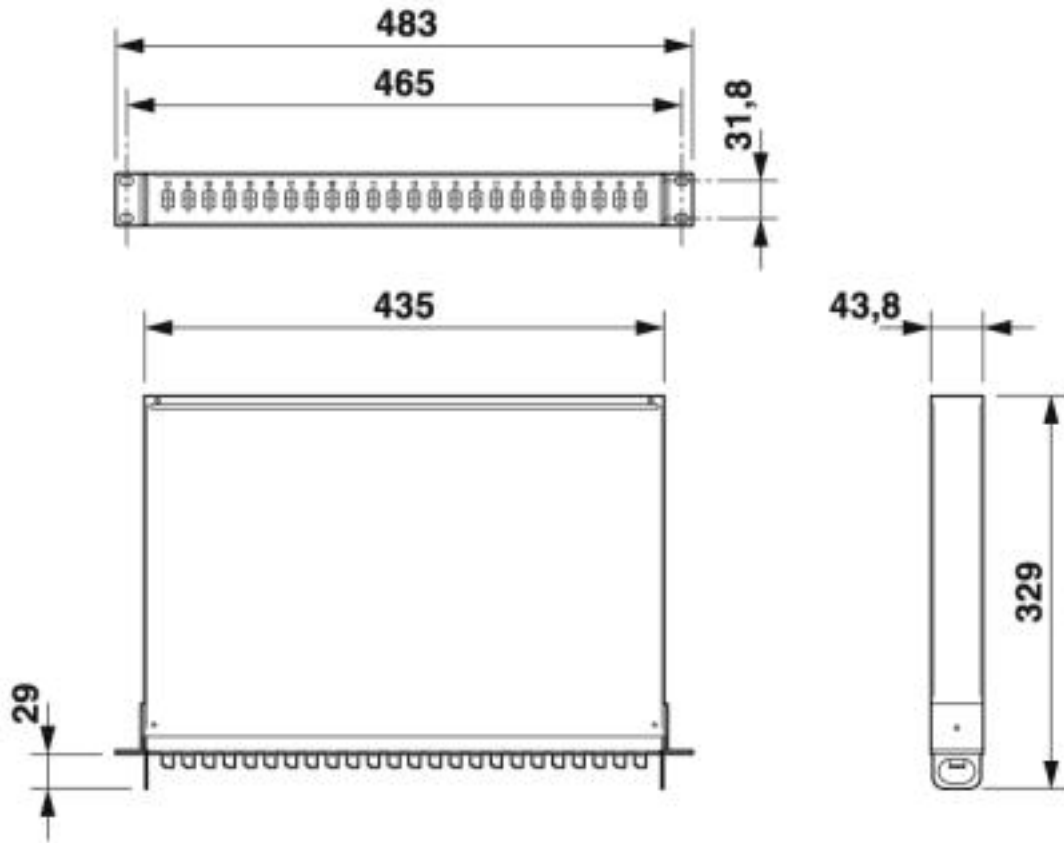

Splice box - FOC-SB-FR19:1U-LCD24-OM4 BK - 1418818

Dimensional drawing

Phoenix Contact 2019 © - all rights reserved
<http://www.phoenixcontact.com>

PHOENIX CONTACT GmbH & Co. KG
Flachsmarktstr. 8
32825 Blomberg
Germany
Tel. +49 5235 300
Fax +49 5235 3 41200
<http://www.phoenixcontact.com>