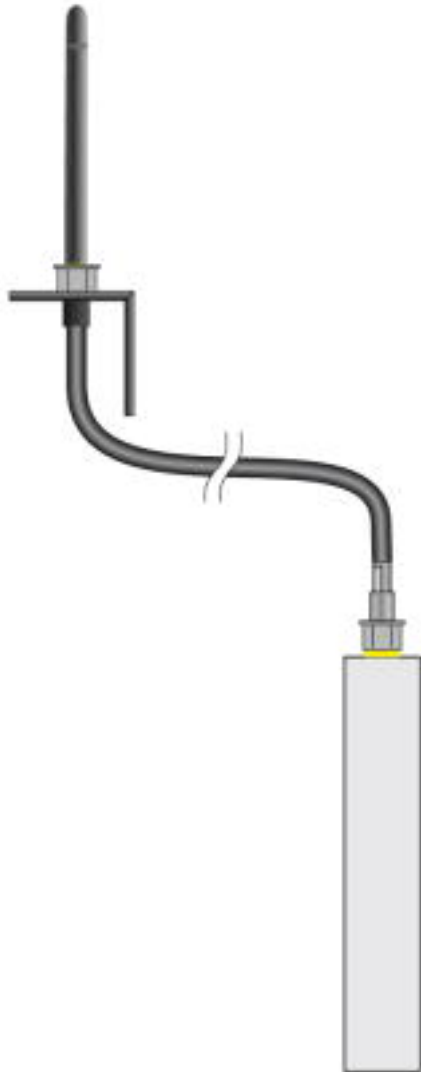

Antenna - RAD-ISM-2400-ANT-OMNI-2-1 - 2867461

Schematic diagram