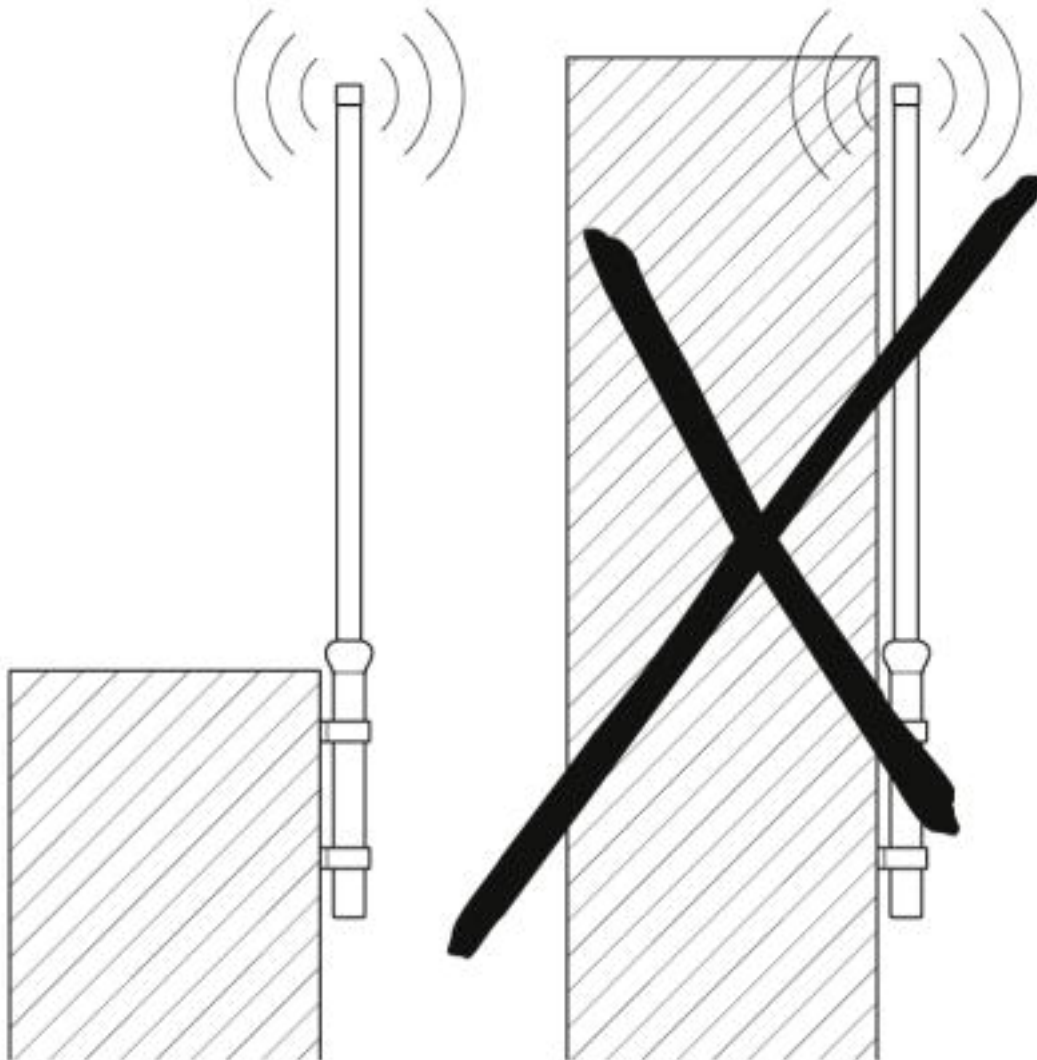

Installation example

Wall mounting

Antenna - RAD-ISM-2400-ANT-OMNI-2-1 - 2867461

Schematic diagram