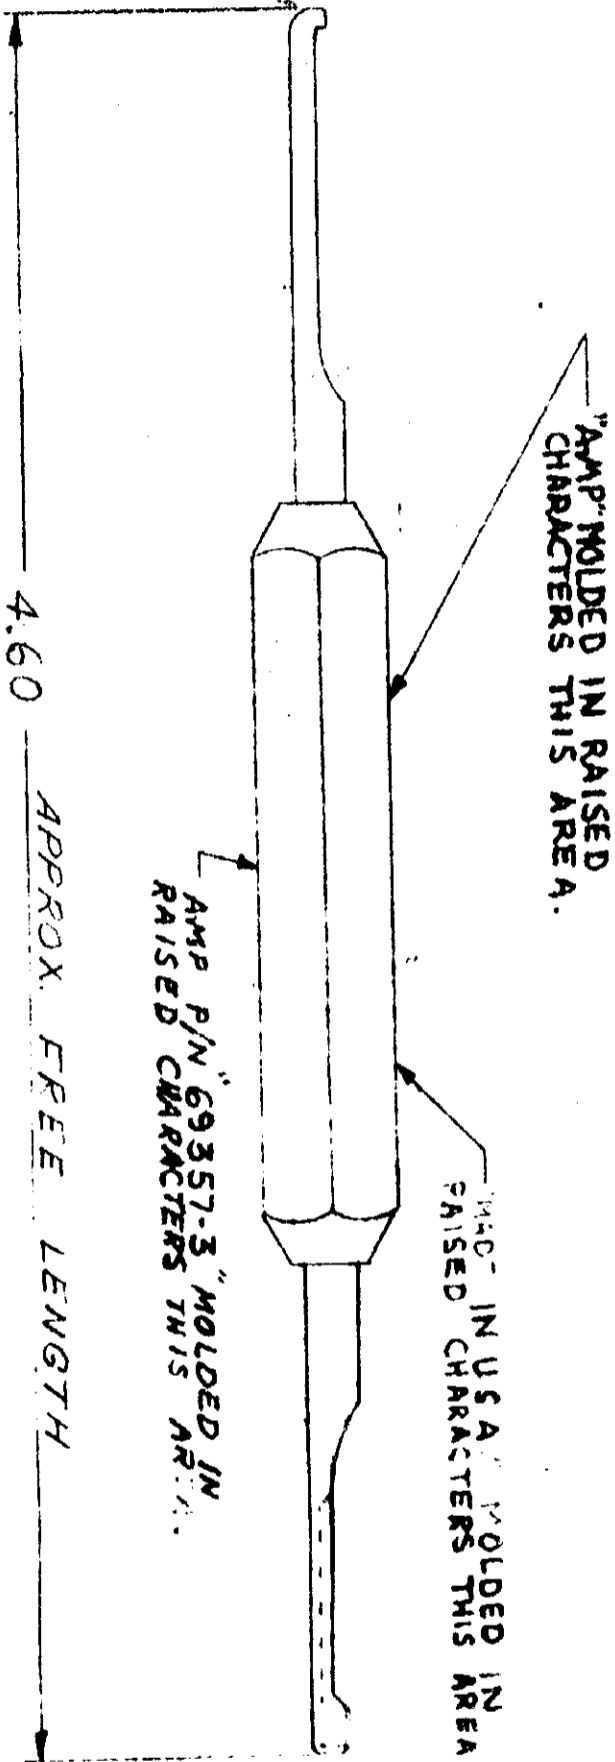

DIMENSIONS IN INCHES DO NOT SCALE PRINT

REC
RETURN TO FILE
PRINT

LTR	REVISION RECORD	DR	CHK	DATE
A	REVISED	RY	RY	1-3-5
B	REVISED	BS	RY	5-26
C	REVISED	RY	RY	1-23-5
D	REVISED	RY	RY	1-24
E	REVISED	AL	AS	8-23
F	REVISED	PL	DE	8-23

DESCRIPTION	NUMBER
	69357-3

DRG SIZE	NUMBER	NAME
3		

REMARKS
CUSTOMER COPY REFERENCE ONLY

CLASS	TYPE	LOC	NO	REV
AMP	AMP INCORPORATED	B	69357-3	F

EXTRACTION AND POSITIONING TOOL ASSEMBLY

7
6

7

6