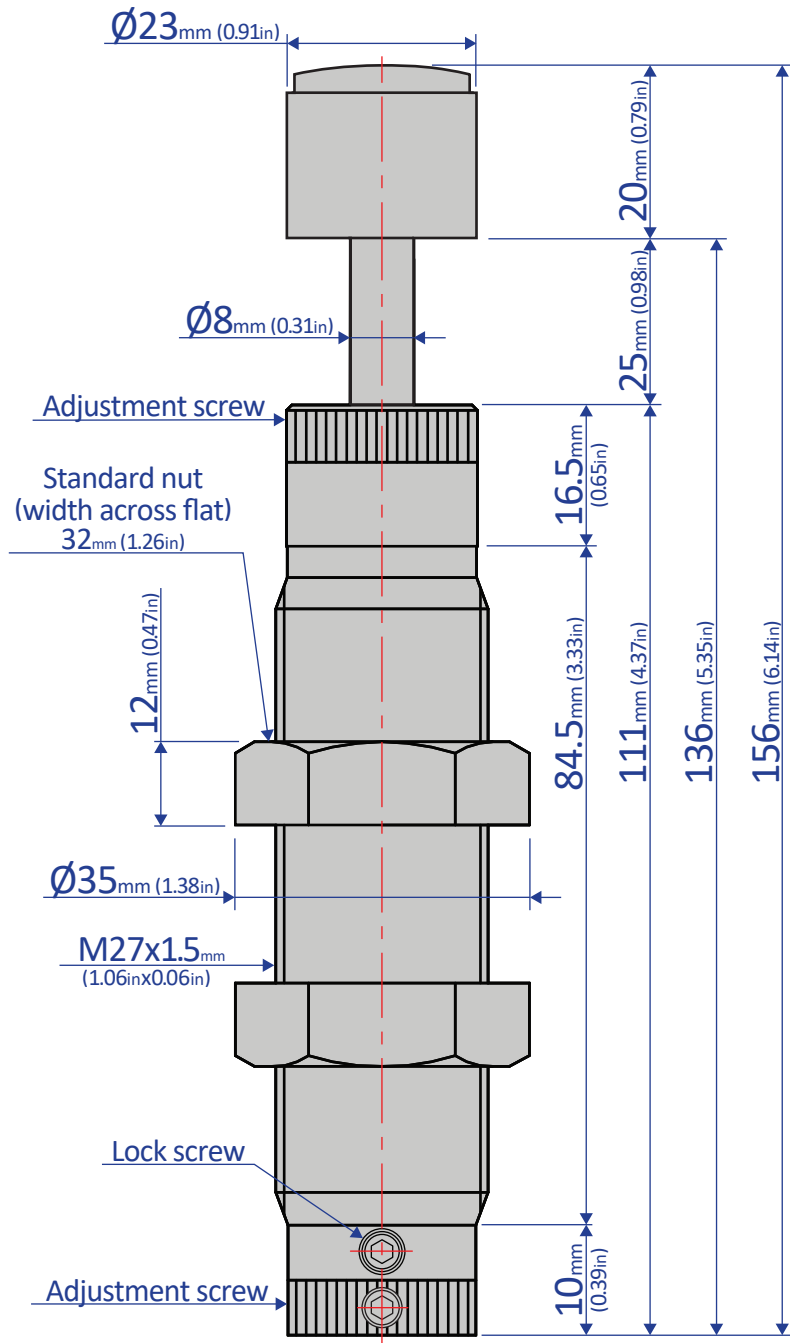

FA-2725FA-C

SHOCK ABSORBER - ADJUSTABLE

Bansbach
easylift®

50 West Drive • Melbourne, Florida 32904
(321) 253-1999 • www.easylift.com • www.damper.net