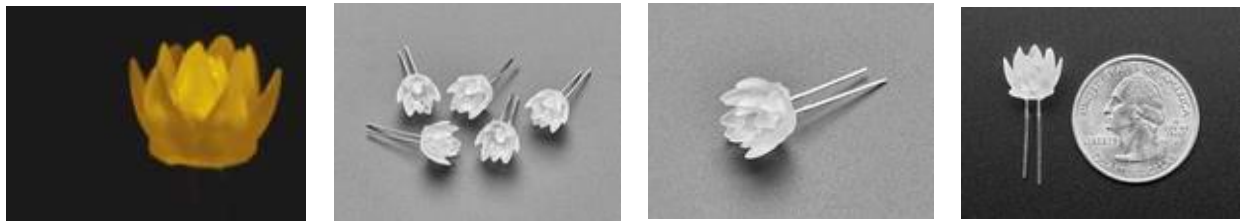

dLUX-dLITE Yellow Succulent Shape LEDs 5 Pack by Unexpected Labs

Product ID: 5605

Description

Sure, we've got all sorts of diffused bare LEDs in all sorts of colors and sizes. But have you ever laid your peepers on a set of *succulent*-shaped LEDs? These look too cute and charming and will look amazing for any magic-, eco-, or agro-science-themed electronics project.

Add that extra zing to your project with these handmade LEDs from dLUX-dLITE. Each pack contains 5 uniquely crafted LEDs. Liven up your PCB, add a hidden surprise, or just collect them all! Please keep in mind these are handcrafted, making each LED unique and slightly different in appearance. They are all beautiful! We recommend you run them a bit dimmer, by adding a bit more resistance than you normally would with a typical LED. It shows off the details much better!

- 5 LEDs per pack in Yellow:
 - Pack of 5 semi-diffused LEDs
 - Succulent measures (approx.) 8.5mm x 10.2mm x 11.2mm (HxWxD)
 - Voltage ~2.0-2.2V @ 20mA current
 - Wavelength: 590-595nm
 - Embedded LED Brightness: ~2000-3000 mcd