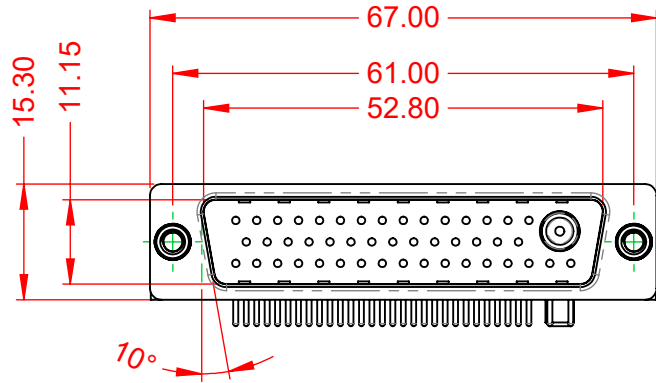

TOLERANCE UNLESS OTHERWISE SPECIFIED	
.X	±0.25
.XX	±0.13
.XXX	±0.05

THIS IS A C.A.D. GENERATED DRAWING
DO NOT MAKE MANUAL REVISIONS TO MASTER.

ISSUE NUMBER	
ORIGINAL	①

NOTES:

MATERIAL:
HOUSING: THERMOPLASTIC POLYESTER, UL94V-0
SHELL: STEEL, TIN PLATED
CONTACT: COPPER ALLOY, GOLD FLASH PLATED