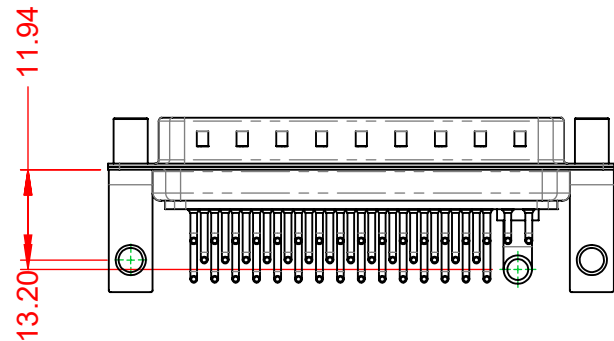

TOLERANCE UNLESS OTHERWISE SPECIFIED	
.X	±0.25
.XX	±0.13
.XXX	±0.05

THIS IS A C.A.D. GENERATED DRAWING
DO NOT MAKE MANUAL REVISIONS TO MASTER.

ISSUE NUMBER	
ORIGINAL	①

NOTES:

MATERIAL:
HOUSING: THERMOPLASTIC POLYESTER, UL94V-0
SHELL: STEEL, TIN PLATED
CONTACT: COPPER ALLOY, GOLD FLASH PLATED