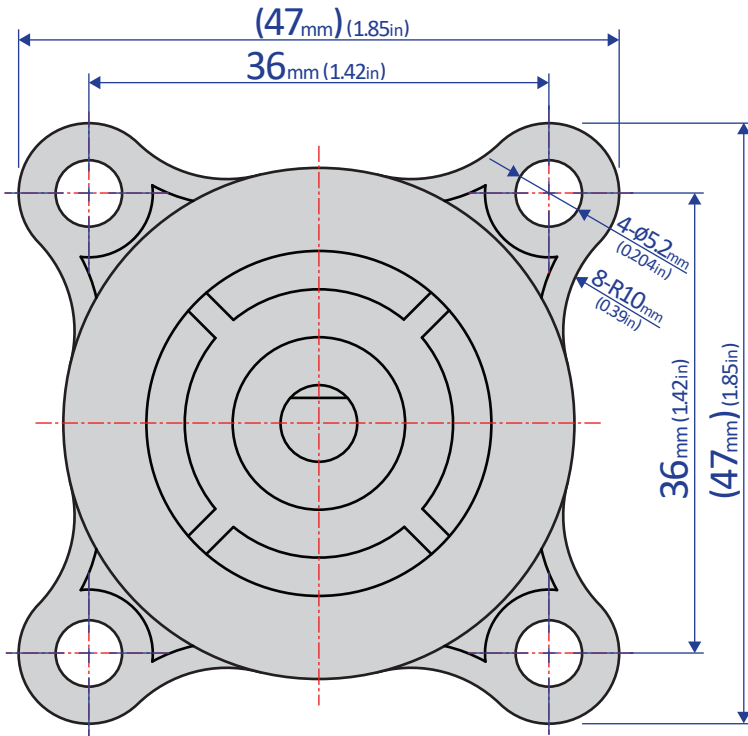

FRT-F2 Series ROTARY DAMPER

Bansbach
easylift[®]

50 West Drive • Melbourne, Florida 32904
(321) 253-1999 • www.easylift.com • www.damper.net