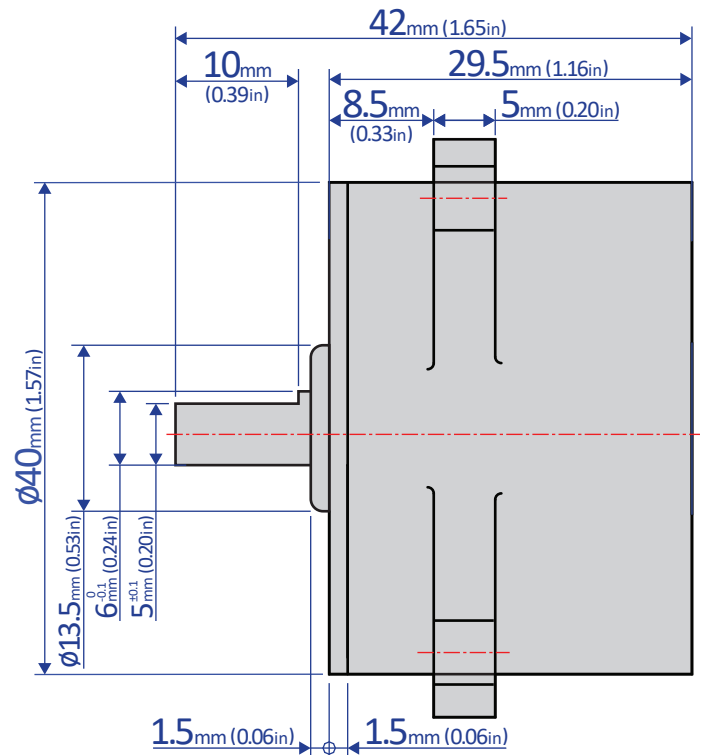

FRT-F2 Series ROTARY DAMPER

Bansbach
easylift[®]

50 West Drive • Melbourne, Florida 32904
(321) 253-1999 • www.easylift.com • www.damper.net