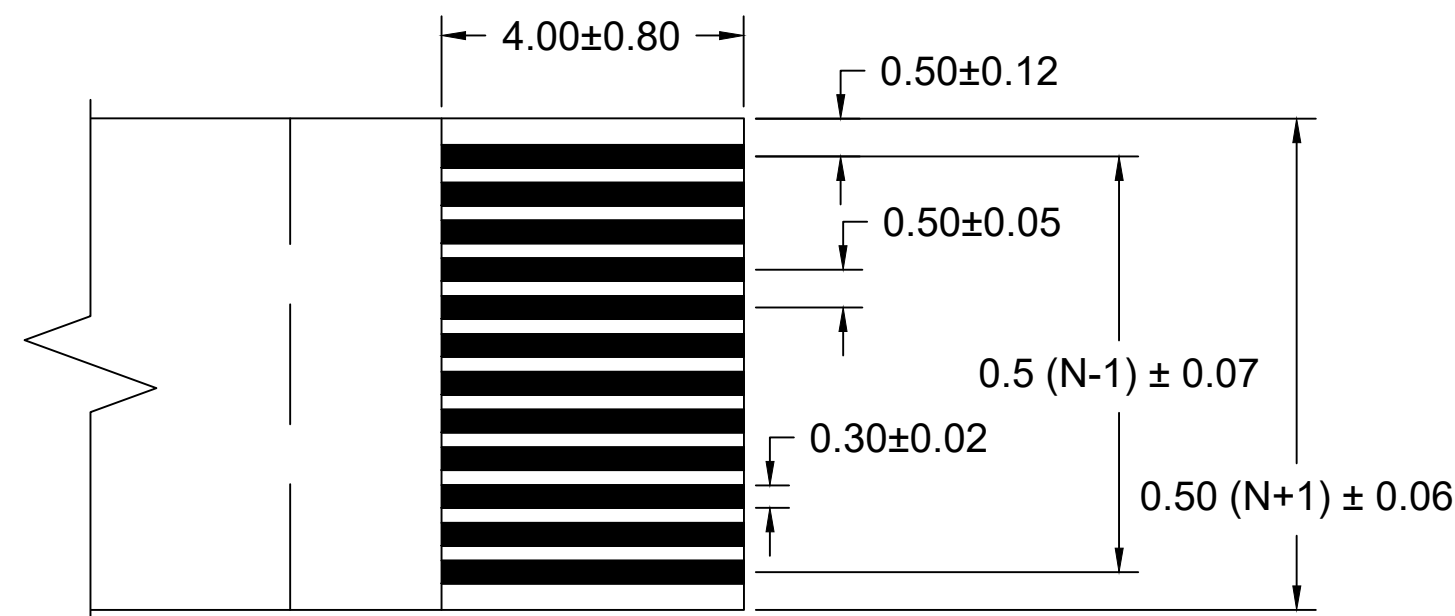

END TAIL DETAIL
SCALE 10:1

NOTES:

1. NO PRINTING ON JUMPER CABLE UNLESS OTHERWISE SPECIFIED. IF PRINTING IS REQUIRED, THEN IT WOULD BE CONSIDERED A SPECIAL JUMPER CABLE.

THIS DRAWING CONTAINS INFORMATION THAT IS PROPRIETARY TO MOLEX ELECTRONIC TECHNOLOGIES, LLC AND SHOULD NOT BE USED WITHOUT WRITTEN PERMISSION

DIMENSION UNITS		SCALE		CURRENT REV DESC: DRAWING CORRECTION													
MM		NA															
GENERAL TOLERANCES (UNLESS SPECIFIED)						EC NO: 728054		0.50MM CENTER FLAT FLEX CABLE (FFC) (EXTRA FLEXIBLE, 105°C, SN PLATED) SALES DRAWING									
		mm	INCH														
4 PLACES	±----	±----					DRWN: DIEGOG7		2022/11/10								
3 PLACES	±----	±----					CHK'D: JSMITH11		2022/11/14								
2 PLACES	±----	±----					APPR: JSMITH11		2022/11/14								
1 PLACE	±----	±----					INITIAL REVISION:										
0 PLACES	±----	±----					DRWN: JLWOLFSB		2011/10/27								
ANGULAR TOL ± 0.5 °						APPR: SFULTON		2011/11/03									
DRAFT WHERE APPLICABLE MUST REMAIN WITHIN DIMENSIONS				THIRD ANGLE PROJECTION		DRAWING		SERIES		DOCUMENT NUMBER		DOC TYPE		DOC PART		REVISION	
						C-SIZE		15166		SD-15166-001		PSD		001		B	
DOCUMENT STATUS				P1		RELEASE DATE		2022/11/14 14:34:44		MATERIAL NUMBER		CUSTOMER		SHEET NUMBER			
										SEE CHART		GENERAL MARKET		2 OF 2