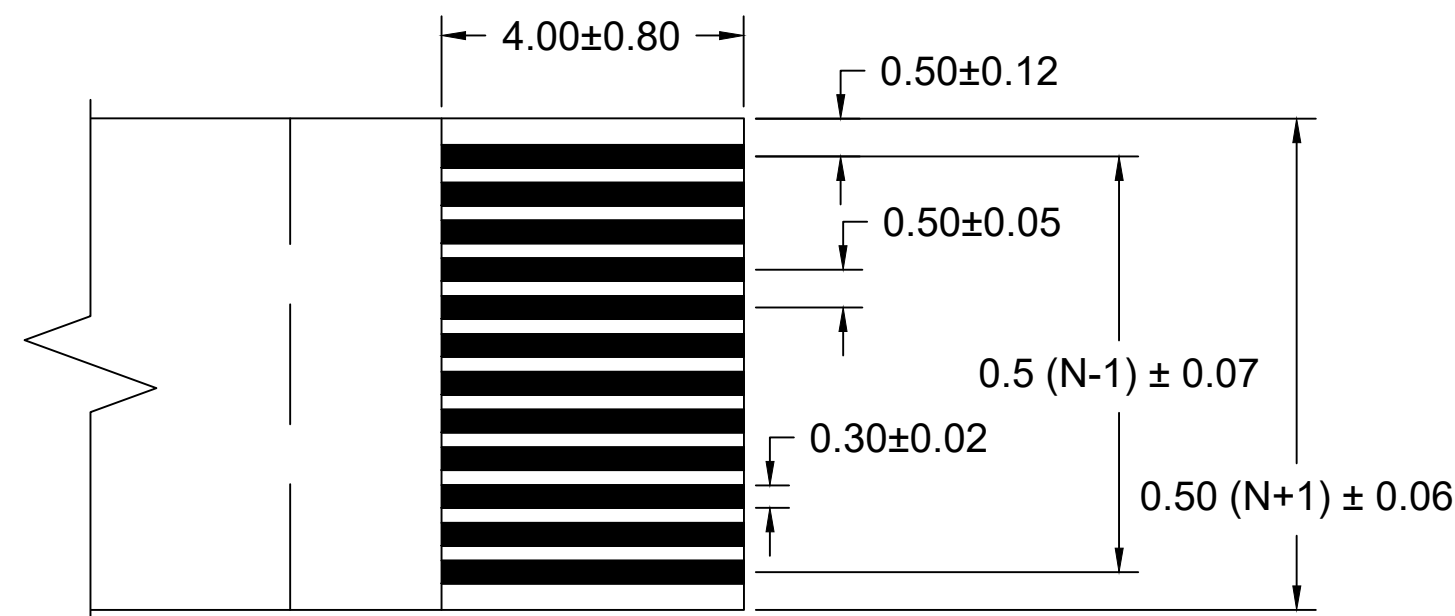

END TAIL DETAIL
SCALE 10:1

NOTES:

1. NO PRINTING ON JUMPER CABLE UNLESS OTHERWISE SPECIFIED. IF PRINTING IS REQUIRED, THEN IT WOULD BE CONSIDERED A SPECIAL JUMPER CABLE.

THIS DRAWING CONTAINS INFORMATION THAT IS PROPRIETARY TO MOLEX ELECTRONIC TECHNOLOGIES, LLC AND SHOULD NOT BE USED WITHOUT WRITTEN PERMISSION

DIMENSION UNITS		SCALE		CURRENT REV DESC: DRAWING CORRECTION							
MM		NA									
GENERAL TOLERANCES (UNLESS SPECIFIED)						EC NO: 728054		0.50MM CENTER FLAT FLEX CABLE (FFC) (EXTRA FLEXIBLE, 105°C, SN PLATED) SALES DRAWING			
		mm	INCH								
4 PLACES	±----	±----					DRWN: DIEGOG7		2022/11/10		
3 PLACES	±----	±----					CHK'D: JSMITH11		2022/11/14		
2 PLACES	±----	±----					APPR: JSMITH11		2022/11/14		
1 PLACE	±----	±----					INITIAL REVISION:				
0 PLACES	±----	±----					DRWN: JLWOLFSB		2011/10/27		
ANGULAR TOL ± 0.5 °		THIRD ANGLE PROJECTION		DRAWING		SERIES		MATERIAL NUMBER		CUSTOMER	
				C-SIZE		15166		SEE CHART		GENERAL MARKET	
DOCUMENT STATUS		P1	RELEASE DATE		2022/11/14	14:34:44		SD-15166-001		PSD 001 B	
2		11		10		9		8		7	
12		11		10		9		8		7