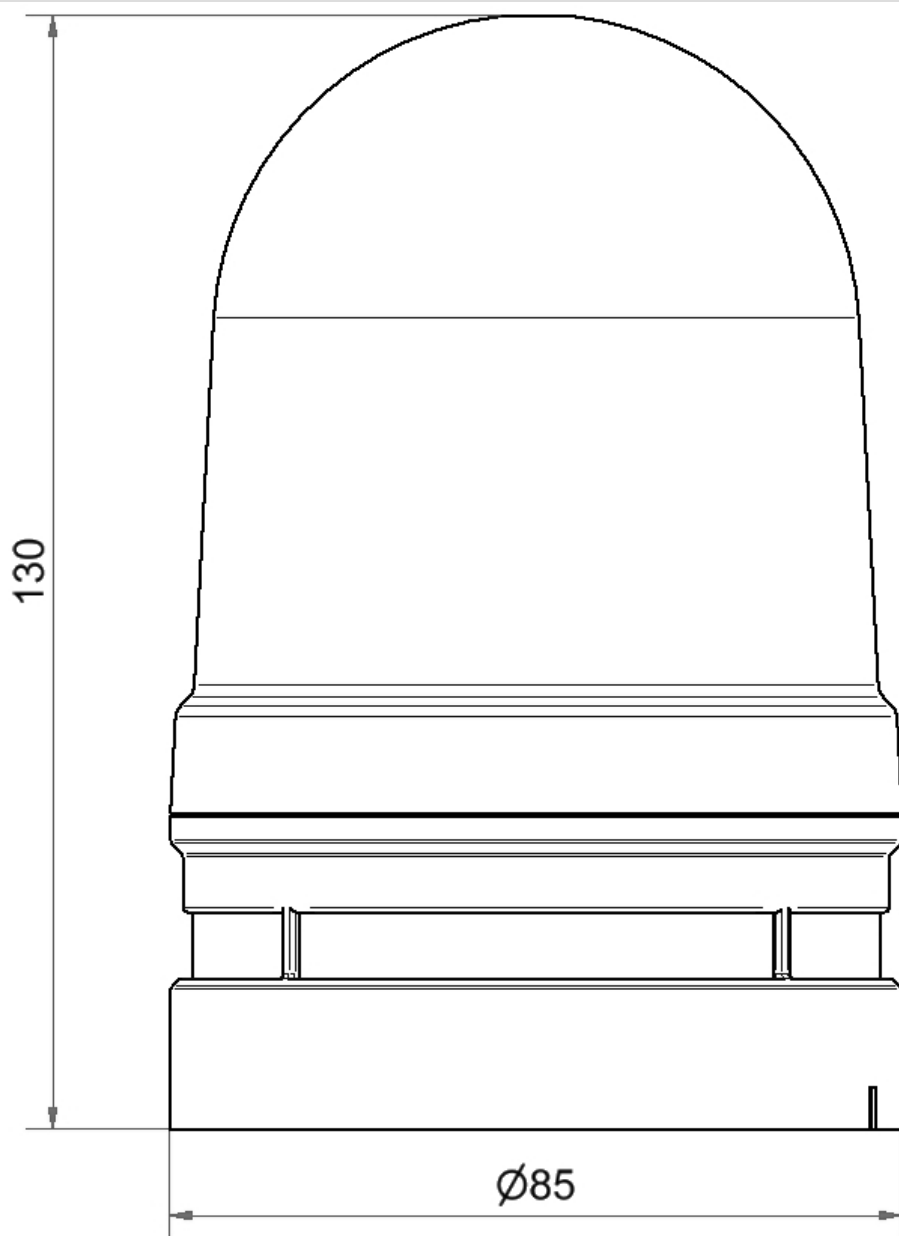

Midi / EvoSIGNAL

Midi TwinLIGHT Combi 115-230VAC YE

DRAWING

For additional installation and mounting information, refer to the appropriate user guide at www.werma.com. This printed copy is for information only and is subject to alteration.