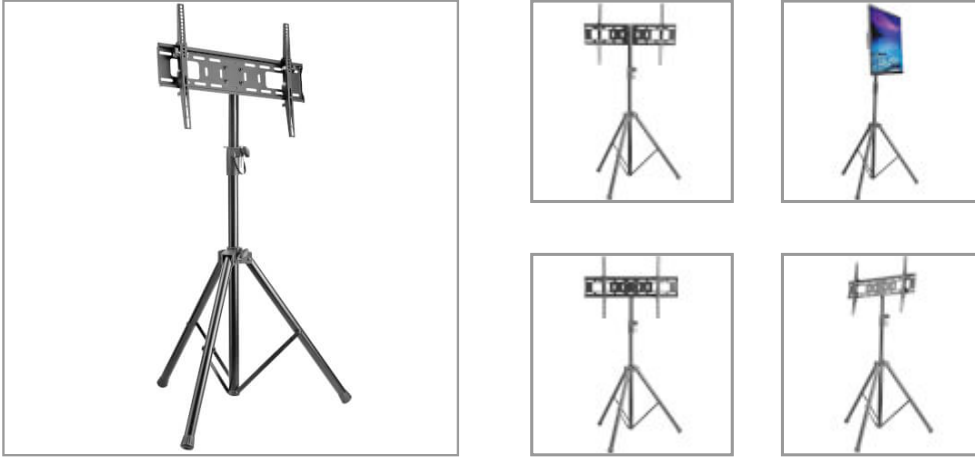

Portable Digital Signage Stand for 37" to 70" Flat-Screen Displays

MODEL NUMBER: DMPDS3770TRIC

Tripod-style portable TV stand sets up quickly for delivering your message in a classroom, lobby or anywhere else with heavy foot traffic.

Features

Set Up Your Digital Signage Wherever Your Audience Is

This portable TV stand fits most flat-panel displays, whiteboards and monitors from 37 to 70 inches (100 to 178 centimeters). It assembles easily to allow convenient setup wherever foot traffic flows, such as classrooms, trade shows, lecture halls, offices, auditoriums, restaurants, bars and hotels. The tripod-style stand adjusts to five different heights, and the display tilts for comfortable custom viewing.

Durable Steel Frame Designed to Last

The frame withstands the stress of repeated adjustments and supports up to 77 pounds (35 kilograms). Use the easy-grip knobs and security pin to lock the frame into place and protect the display against tipping. Because the tripod folds when not in use, the DMPDS3770TRIC is easy to transport and store.

Highlights

- Supports most monitors, whiteboards and interactive displays from 37 to 70 in.
- Durable steel frame blends into any room décor and supports up to 77 lb.
- Tripod-style stand adjusts to different heights for comfortable custom viewing
- Easy-grip knobs and security pin lock stand into place and ensure display's safety