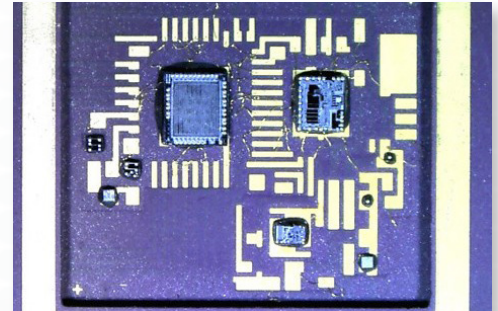

Image Measurement Box Capture images & measure, no PC required	12x - 132x Magnification Large magnification range	HDMI Output Connect to an external monitor	Integrated Lighting 30 LEDs with intensity control
--	--	--	--

Save High Quality Images/Videos

LED Illumination with Intensity Control

Cyclops HDMI

Digital Microscope with Image Measurement Box

This innovative inspection scope allows operators to see high quality images by looking straight ahead at a large screen via HDMI rather than hunching over traditional narrow microscope eyepieces. This bundle includes the Cyclops HDMI Image Measurement Box for capturing screenshot images/videos with the touch of a button and features a built-in measurement software without the need for a PC.

Key Features

- 2-megapixel sensor
- HDMI output
- LED illumination with intensity control
- Large magnification range and long working distance
- Infrared remote control for all major features
- USB port for keyboard or mouse
- Save image/video files to SD card
- Take accurate measurements
- Make on-screen notes
- Utilize on-screen grids and overlays

Image Measurement Box
Features built-in measurement software with image/video capturing capabilities

Cyclops HDMI <i>Digital Microscope with Image Measurement Box</i>	
Item #	26700-401-MEA
Magnification	12x - 132x (based on a 21.5" monitor)
Image Sensor	1/3" Color CMOS
Effective Pixels	2M
Signal Output	HDMI 1920 x 1080
Illumination	30 White LEDs with brightness and sector control
Software	Image Measurement Box built-in software
Package Contents	<ul style="list-style-type: none"> • Cyclops HDMI Digital Microscope • 4x Objective lens • HDMI cable • Power adapter • Metal stand • White balance card • Infrared remote control • Image Measurement Box (Item #26700-401-IMB-08) • 5v Power Supply • USB mini to USB 2.0 cable • HDMI Power Supply Adapter (for older Cyclops HDMI models)