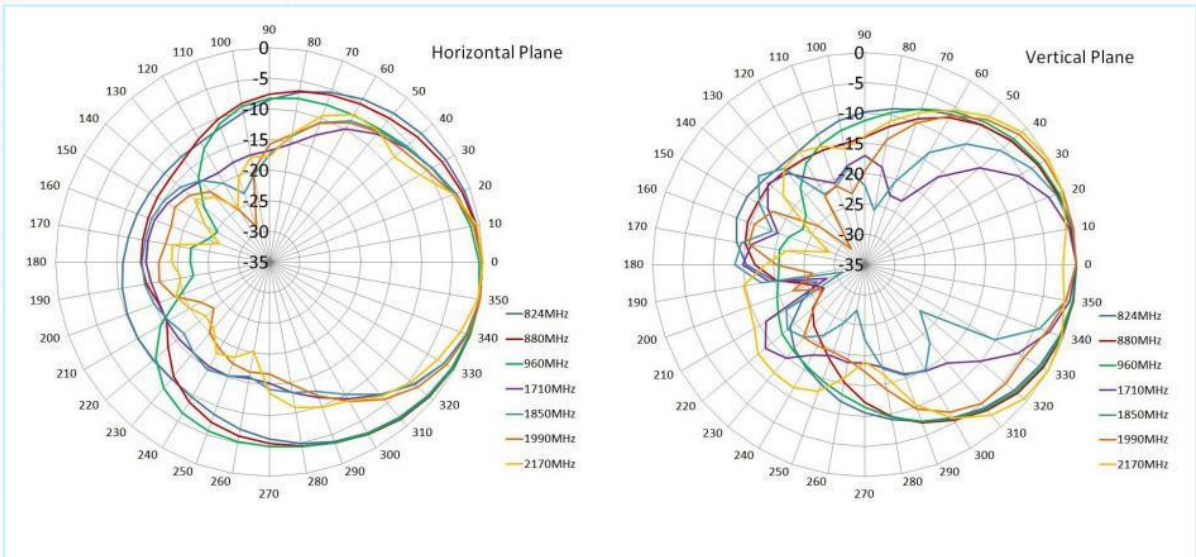

Maswell 4G/3G/WiFi Panel Antenna Outdoor

Radiation Patterns