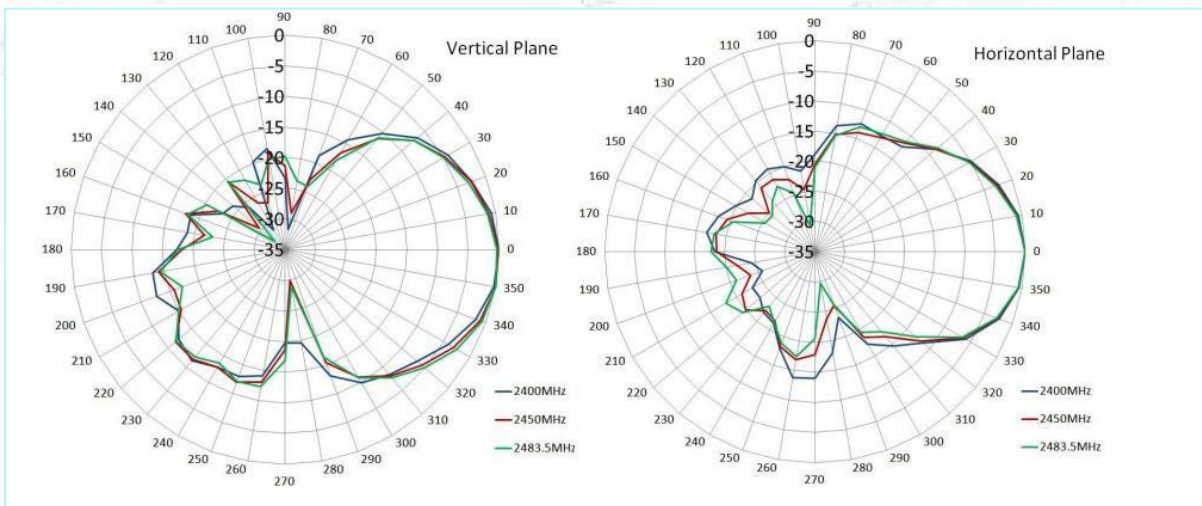

Maswell 4G/3G/WiFi Panel Antenna Outdoor

Radiation Patterns