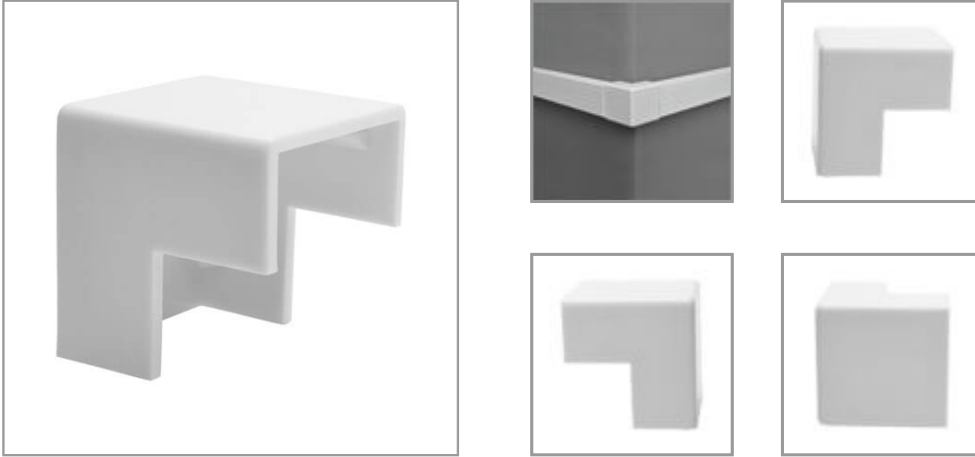

Raceway Outside Corner Connector, 20 Pack, White, TAA

MODEL NUMBER: **N080-C25-OC-WH**

Joins two raceway wiring duct strips to make a turn around an outside corner.

Description

The N080-C25-OC-WH Raceway Outside Corner Connector joins two raceway wiring duct strips to make a turn around an outside corner. Made from durable ABS plastic. Compatible with Tripp Lite N080-D25-2M-WH.

Features

White Raceway Outside Corner Connector

- Compatible with Tripp Lite N080-D25-2M-WH
- Constructed from durable ABS plastic

TAA-Compliant

- Complies with the Federal Trade Agreements Act (TAA) for GSA Schedule purchases

Specifications

OVERVIEW	
UPC Code	037332198068
Accessory Type	Cable Management Accessories
Technology	Cat5/5e; Cat6; Cat6a; DisplayPort; HDBaseT; HDMI; USB 2.0 (High Speed)
PHYSICAL	
Color	White
Shipping Dimensions (hwd / in.)	9.00 x 6.60 x 0.50