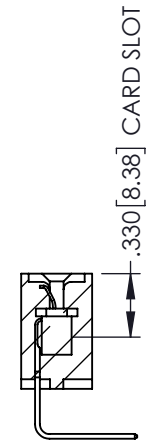

**Contact Dimensions:**

**558-90 Degree Bend (Code 541 Contacts)**

See Sheet 2 for Contact Code 555, 556, 558, 559, 560 Dimensions

THIS IS A C.A.D. GENERATED DRAWING  
DO NOT MAKE MANUAL REVISIONS TO MASTER

ISSUE NUMBER

ORIGINAL

SECTION A-A

- INSULATOR MATERIAL: THERMOPLASTIC PBT BLACK, UL 94V-0
- CONTACT MATERIAL: COPPER TIN ALLOY
- CONTACT PLATING: GOLD ON THE MATING AREA, TIN PLATING ON THE CONTACT TAILS, NICKEL UNDERPLATE

**345/395 SERIES CARD EDGE CONNECTOR  
PART NUMBER: 345-039-558-608**

YOUR CONNECTION TO QUALITY & SERVICE

EDAC INC  
TORONTO, ONTARIO  
CANADA

THESE DRAWINGS AND SPECIFICATIONS  
ARE THE PROPERTY OF EDAC INC. AND  
SHALL NOT BE REPRODUCED, OR COPIED  
OR USED AS THE BASIS FOR THE  
MANUFACTURE OR SALE OF APPARATUS  
WITHOUT WRITTEN PERMISSION.

ACAD REFERENCE NO. 345-ENG-MASTER	
DRAWN: R.STA.MONICA	DATE: MAY.16/2017
CHECKED:	DATE:
SCALE: 1:1	SHEET 1 OF 2
DRAWING NUMBER 345-ENG-MASTER	ISSUE 1

**Contact Description:**  
**559-90 Degree Bend (Code 541 Contacts)**