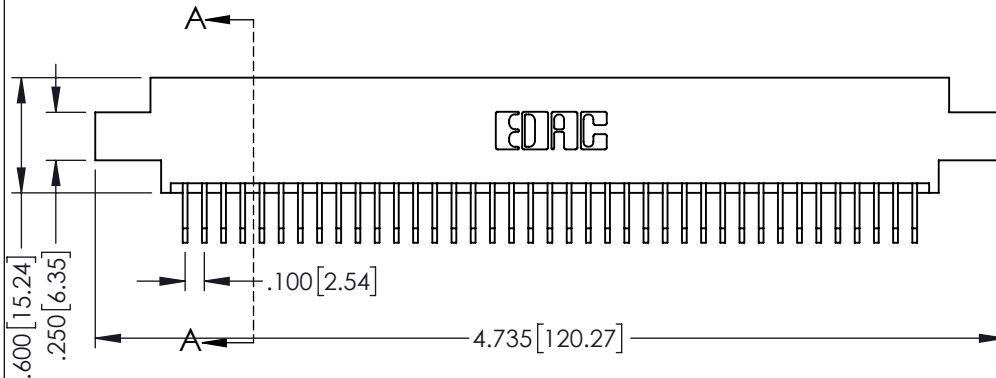

Contact Dimensions:

558-90 Degree Bend (Code 541 Contacts)

See Sheet 2 for Contact Code 555, 556, 558, 559, 560 Dimensions

THIS IS A C.A.D. GENERATED DRAWING
DO NOT MAKE MANUAL REVISIONS TO MASTER

ISSUE NUMBER

ORIGINAL

SECTION A-A

- INSULATOR MATERIAL: THERMOPLASTIC PBT BLACK, UL 94V-0
- CONTACT MATERIAL: COPPER TIN ALLOY
- CONTACT PLATING: GOLD ON THE MATING AREA, TIN PLATING ON THE CONTACT TAILS, NICKEL UNDERPLATE

**345/395 SERIES CARD EDGE CONNECTOR
PART NUMBER: 345-039-558-608**

YOUR CONNECTION TO QUALITY & SERVICE

EDAC INC
TORONTO, ONTARIO
CANADA

THESE DRAWINGS AND SPECIFICATIONS
ARE THE PROPERTY OF EDAC INC. AND
SHALL NOT BE REPRODUCED, OR COPIED
OR USED AS THE BASIS FOR THE
MANUFACTURE OR SALE OF APPARATUS
WITHOUT WRITTEN PERMISSION.

ACAD REFERENCE NO. 345-ENG-MASTER	
DRAWN: R.STA.MONICA	DATE: MAY.16/2017
CHECKED:	DATE:
SCALE: 1:1	SHEET 1 OF 2
DRAWING NUMBER 345-ENG-MASTER	ISSUE 1