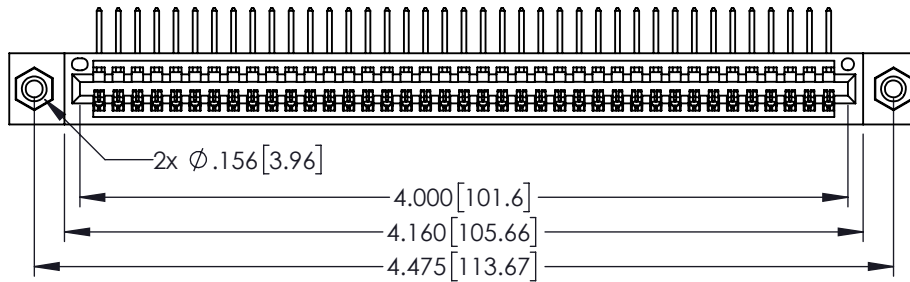

**Contact Dimensions:**

**558-90 Degree Bend (Code 541 Contacts)**

See Sheet 2 for Contact Code 555, 556, 558, 559, 560 Dimensions

THIS IS A C.A.D. GENERATED DRAWING  
DO NOT MAKE MANUAL REVISIONS TO MASTER

ISSUE NUMBER

ORIGINAL

SECTION A-A

- INSULATOR MATERIAL: THERMOPLASTIC PBT BLACK, UL 94V-0
- CONTACT MATERIAL: COPPER TIN ALLOY
- CONTACT PLATING: GOLD ON THE MATING AREA, TIN PLATING ON THE CONTACT TAILS, NICKEL UNDERPLATE

**345/395 SERIES CARD EDGE CONNECTOR  
PART NUMBER: 345-039-558-608**

YOUR CONNECTION TO QUALITY & SERVICE

EDAC INC  
TORONTO, ONTARIO  
CANADA

THESE DRAWINGS AND SPECIFICATIONS  
ARE THE PROPERTY OF EDAC INC. AND  
SHALL NOT BE REPRODUCED, OR COPIED  
OR USED AS THE BASIS FOR THE  
MANUFACTURE OR SALE OF APPARATUS  
WITHOUT WRITTEN PERMISSION.

**345/395 SERIES CARD EDGE CONNECTOR  
 CONTACT CODE 555,556,558,559,560 DIMENSIONS**

EDAC INC  
 TORONTO, ONTARIO  
 CANADA

YOUR CONNECTION TO QUALITY & SERVICE

THESE DRAWINGS AND SPECIFICATIONS  
 ARE THE PROPERTY OF EDAC INC. AND  
 SHALL NOT BE REPRODUCED, OR COPIED  
 OR USED AS THE BASIS FOR THE  
 MANUFACTURE OR SALE OF APPARATUS  
 WITHOUT WRITTEN PERMISSION.