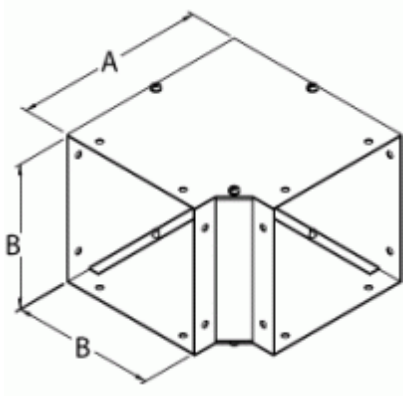

Quality Products. Service Excellence.

90 degree Elbow *CWEL90 Series*

Painted Steel

Part No.	Size
CWEL290	2.5 x 2.5
CWEL490	4 x 4
CWEL690	6 x 6
CWEL890	8 x 8
CWEL1090	10 x 10
CWEL1290	12 x 12

Unpainted Galvanized

Part No.	Size
CWEL290G	2.5 x 2.5
CWEL490G	4 x 4
CWEL690G	6 x 6
CWEL890G	8 x 8
CWEL1090G	10 x 10
CWEL1290G	12 x 12

Data subject to change without notice

© 2021. Hammond Manufacturing Ltd. All rights reserved.