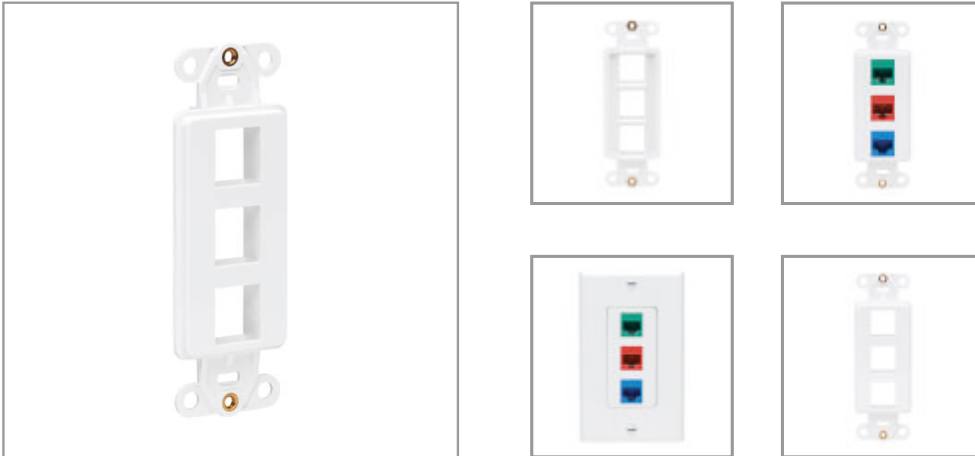

Center Plate Insert, Decora Style - Vertical, 3 Ports

MODEL NUMBER: N042D-003V-WH

Clean, simple insert mounts within Decora-style wall plate for terminating in-wall audio/video, voice or Ethernet cable installations.

Features

Decora-Style Face Plate Connects Audio/Video, Voice and Data Cable Lines at the Wall This vertical-style center insert provides a clean, simple method for your premise wiring applications, including home theater (audio/video), VoIP phones (voice) and Ethernet (data). Any type of keystone jack, including those used in HDMI, DisplayPort, RCA, USB and Cat5e/6/6a installations, snaps easily into the cutouts for quick cable connection.

High-Impact Construction Designed to Blend In Seamlessly The Decora-style polycarbonate insert plate is white and blends elegantly into any home or office décor for a sleek, professional installation. Mounting screws are included for flush mounting the insert with a Tripp Lite or other compatible Decora-style wall plate (sold separately).

Highlights

- Ideal for home theater, VoIP or Ethernet premise wiring installations
- Compatible with any type of keystone jack, including HDMI, Cat5/6, USB and DisplayPort
- High-impact polycarbonate construction designed to last long in your décor
- Hardware included for mounting flush with compatible Decora-style wall plate