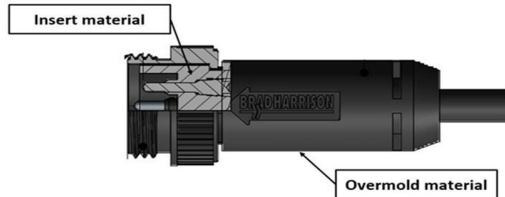

Product Change Notification (PCN)

PCN Number Date Issued

Reason for Change

Change Type Description

Assessment of Change

Internal Molex Qualification Date

Sample Availability Date (Changed Part)

Planned Implementation Date

Method of Identifying Change

RELEASED

Before Change

Description: Molex will change the PVC resins for RoHS requirements.
Picture below showing the overmold and insert material change for a typical cordset.

After Change

Overview

- Molex will change the PVC resins for RoHS requirements
- Product Impact
  - no impact to fit, form or function
- Part Number Impact: 899920928, 1302190015, 1302190016, 1302190017, 1302190030, 1302190031, 1302190065, 1302190066 and 1302190082
- Qualification Reports and samples available upon request after the date shown above