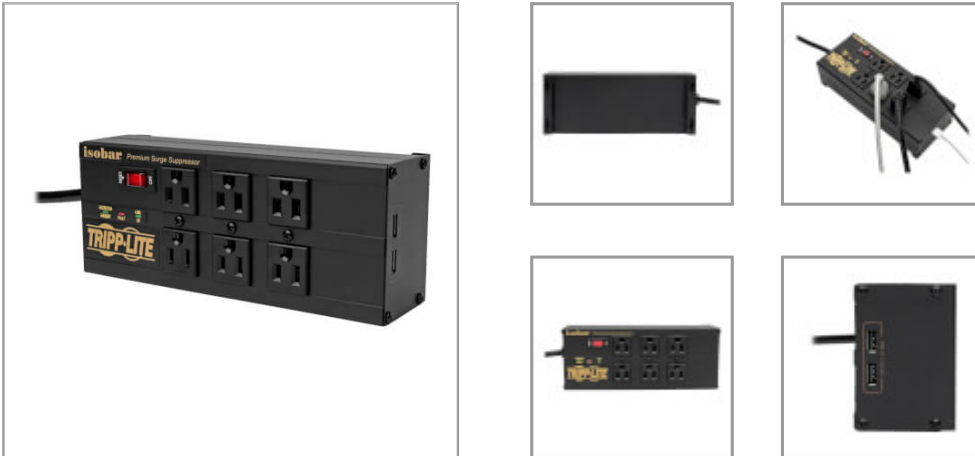

Isobar 6-Outlet Surge Protector, 10 ft. (3.05 m) Cord, Right-Angle Plug, 3840 Joules, 2 USB Ports, Metal Housing

MODEL NUMBER: IBAR6ULTRAUSBB

6-outlet surge protector safeguards your home, work and industrial electronics against dangerous surges, spikes and line noise.

Features

Heavy-Duty 6-Outlet Surge Protector Safeguards Your Sensitive ElectronicsIdeal for your home, office, retail or industrial workstation, this Isobar® six-outlet surge protector features a surge protection rating of 3840 joules to defend your sensitive electronic components against even the strongest power surges and spikes. Because residential power outlets have three wires—hot line (H), neutral (N) and ground (G)—the IBAR6ULTRAUSBB protects all three, covering the two protection modes: full normal mode (H-N) and common mode (N-G/H-G).

2 USB-A Ports Share 3.1 Amps of Charging PowerThis surge protector with USB includes two ports for charging your smartphone, tablet and other USB mobile devices, which are also protected from the damaging effects of surges, spikes and line interference.

Highlights

- 6 NEMA 5-15R outlets prevent noise contamination between connected components
- 3840 joules protect your valuable electronics against dangerous surges/spikes/line noise
- 2 USB ports share 3.1A for fast charging of phone, laptop and other mobile devices
- 10-ft. (3.05 m) power cord with right-angle NEMA 5-15P plug easy to connect in tight spaces
- Durable metal housing endures strong surges without burning, melting or cracking