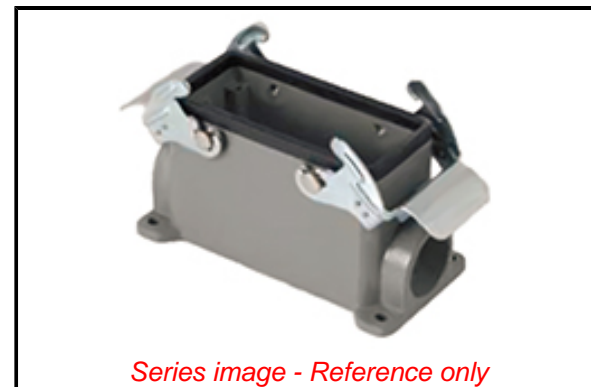

PLEASE CHECK WWW.MOLEX.COM FOR LATEST PART INFORMATION

Part Number: [0936011559](#)
Status: **Active**
Overview: GWconnect Heavy Duty Connectors (HDC)
Description: GWconnect STD - Standard, Double Lever Surface Mount Housing, Die-cast Aluminum, with 2 Levers, with Gasket, Size 10B «57x27», M20 Thread, Grey

Documents:

[RoHS Certificate of Compliance (PDF)](#)

Agency Certification

CSA 256883
UL E249674

General

Product Family Industrial Connectors / Enclosures
Series [93601](#)
Component Size 10B «57X27»
Component Type Double Lever SMT Housing
Exclude SD Check Yes
IP Rating IP66, IP69
Overview [GWconnect Heavy Duty Connectors (HDC)](#)
Product Category Heavy Duty Connectors
Product Name GWconnect
Standard ANSI/UL 50, ANSI/UL 50 E, CSA C22.2 No.94-1-2, EN 61984
Type STD
UPC 887191832449

Physical

Housing Coating Polyester Powder
Housing Color Grey RAL 7037
Lock to Mating Part Yes
Material - Gasket NBR
Material - Housing Die-cast Aluminum
Material - Lever Galvanized Steel
Mounting Style Surface Mount
Net Weight 258.000/g
Number of Levers 2
Packaging Type Bag
Thread Size M20
Thread Type (M) Metric

Electrical

Voltage - Maximum 500V

Material Info

Engineering Number 7810.6372.0

Series image - Reference only

EU ELV

Not Relevant

EU RoHS

Compliant

REACH SVHC

Not Contained Per - ED/71/2019 (16 July 2019)

Halogen-Free

Status

Not Reviewed

For more information, please visit [Contact US](#)

China ROHS

ELV

RoHS Phthalates

China RoHS

Green Image

Not Relevant

Not Contained

Search Parts in this Series

[93601 Series](#)

Use With

Size 10B «57x27» S-D, S-DD, S-E, S-EE, S-EP, S-ES, S-HSB, S-ESHV, S-K, S-M, and S-EHV Inserts