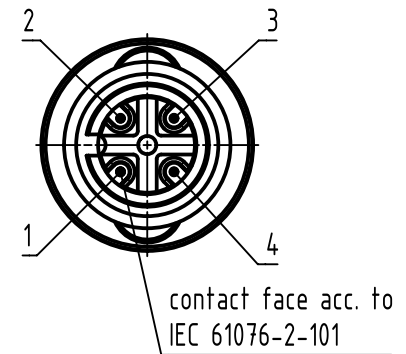

A (2:1)

assembly aid enclosed

panel cut out
(1:1)

order contacts separately

cable Ø			wire gauge		part-no.
5,5-7,2mm	4,5-5,4mm	7,0-8,8mm			
sealing			0,25-0,50mm ²	AWG 24-20	09 67 000 8476
black	transparent	beige	0,14-0,34mm ²	AWG 26-22	09 67 000 5476
			0,34-0,75mm ²	AWG 22-18	09 67 000 3476

	All Dimensions in mm Original Size DIN A4	Scale 1:1	Free size tol.		Ref.
	All rights reserved Department EL PD	Created by DYCKC	Inspected by HARLASS	Standardisation KOHLER	Sub.
HARTING Electronics GmbH D-32339 Espelkamp		Title HARTING M12 female 4-pole A-coded			Date 2018-12-18 State Final Release
		Type TB	Number 21038222425		Doc-Key / ECM-Nr. 100196491/UGD/002/H 500000140533
					Rev. H Page 1/1