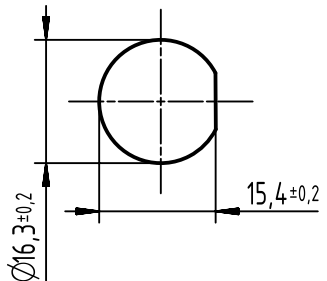

A (2:1)

assembly aid enclosed

panel cut out
(1:1)

order contacts separately

cable Ø			wire gauge		part-no.
5,5-7,2mm	4,5-5,4mm	7,0-8,8mm			
sealing			0,25-0,50mm ²	AWG 24-20	09 67 000 8476
black	transparent	beige	0,14-0,34mm ²	AWG 26-22	09 67 000 5476
			0,34-0,75mm ²	AWG 22-18	09 67 000 3476

	All Dimensions in mm Original Size DIN A4	Scale 1:1	Free size tol.		Ref.
	All rights reserved Department EL PD	Created by DYCKC	Inspected by HARLASS	Standardisation KOHLER	Sub.
HARTING Electronics GmbH D-32339 Espelkamp		Title HARTING M12 female 4-pole A-coded			Date 2018-12-18 State Final Release
		Type TB	Number 21038222425		Doc-Key / ECM-Nr. 100196491/UGD/002/H 500000140533
					Rev. H Page 1/1