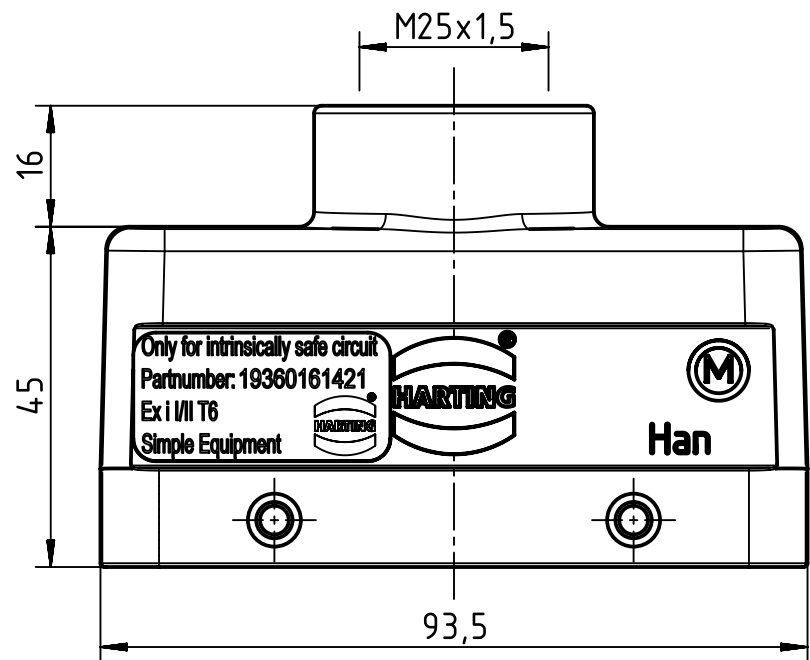

1 2 3 4 5 6

A

B

C

D

	All Dimensions in mm Original Size DIN A4		Scale 1:1	Free size tol.		Ref.		
						Sub.		
	All rights reserved		Created by LONGL	Inspected by WENE	Standardisation TIEMANNA	Date 2015-03-16	State Final Release	
	Department EL PD - CN		Title Han B Top Entry LC M25 Ex i for Double Lever				Doc-Key / ECM-Nr. 100588932/UGD/002/A 500000083259	
HARTING Electric GmbH & Co. KG D-32339 Espelkamp			Type TB	Number 19 36 016 1421			Rev. A	Page 1/1