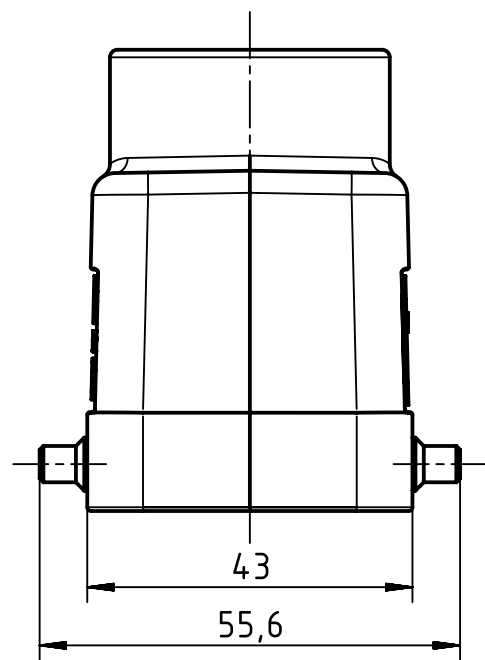

1 2 3 4 5 6

A

B

C

D

	All Dimensions in mm Original Size DIN A4		Scale 1:1	Free size tol.		Ref.		
						Sub.		
	All rights reserved		Created by LONGL	Inspected by WENE	Standardisation TIEMANNA	Date 2015-03-16	State Final Release	
	Department EL PD - CN		Title Han B Top Entry LC M25 Ex i for Double Lever				Doc-Key / ECM-Nr. 100588932/UGD/002/A 500000083259	
HARTING Electric GmbH & Co. KG D-32339 Espelkamp			Type TB	Number 19 36 016 1421			Rev. A	Page 1/1