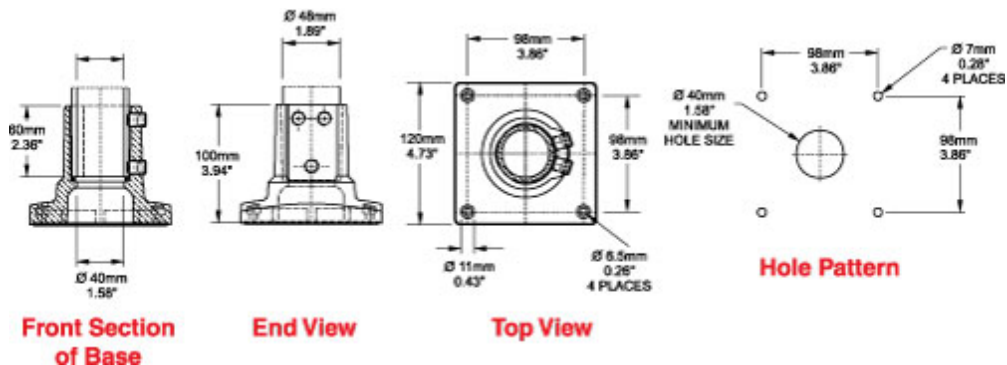

Quality Products. Service Excellence.

Tara Plus Base 48 TPSSB48 Series

- For use with 48mm round tube.
- Not for use with any horizontal configurations.
- Compatible with tube up or tube down configurations.
- Die-cast Aluminum G Al Si 12.
- No rotation.