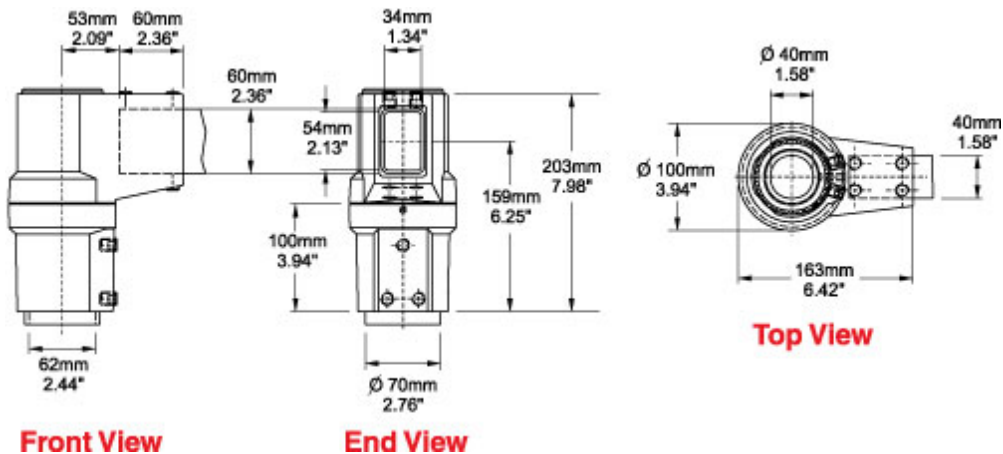

## Tara Plus Rotating Elbow *TPSSRE Series*

- For use with 70mm round tube and 60x40mm rectangular tube.
- Die-cast Aluminum G Al Si 12.
- Rotates 300°.
- Accessible from the top.

Part No. **R149-040-000**