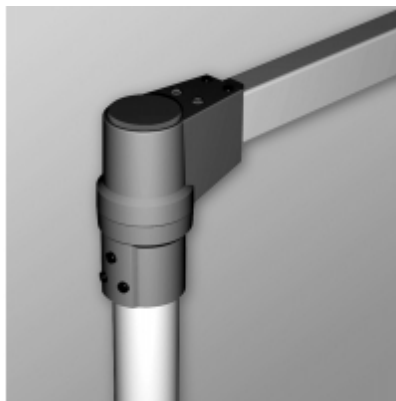

## Tara Plus Rotating Elbow *TPSSRE Series*

- For use with 70mm round tube and 60x40mm rectangular tube.
- Die-cast Aluminum G Al Si 12.
- Rotates 300°.
- Accessible from the top.

Part No. **R149-040-000**