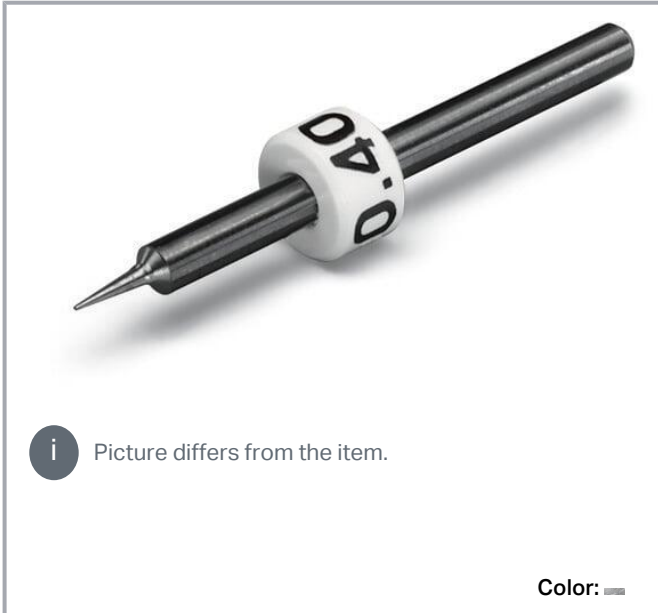

Data sheet | Item number: 258-453

Pin; for engraver; for IP350 plotter; silver-colored

www.wago.com/258-453

Data

Technical data

| | |
|-----------------|---------|
| Printing device | Plotter |
|-----------------|---------|

Material Data

| | |
|--------|----------------|
| Color | silver-colored |
| Weight | 24 g |

Commercial data

| | |
|-------------------|---------------|
| Product Group | 14 (Tools) |
| ETIM 8.0 | EC001675 |
| ETIM 7.0 | EC001675 |
| PU (SPU) | 1 pcs |
| Packaging type | box |
| Country of origin | DE |
| GTIN | 4045454326159 |