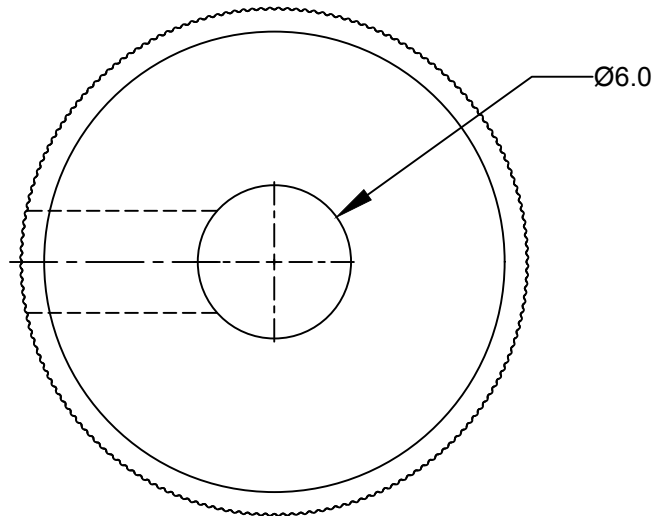

20x14mm Knurled Knob With Set Screw

(All Dimensions in mm)

Material Thickness: 1.6mm