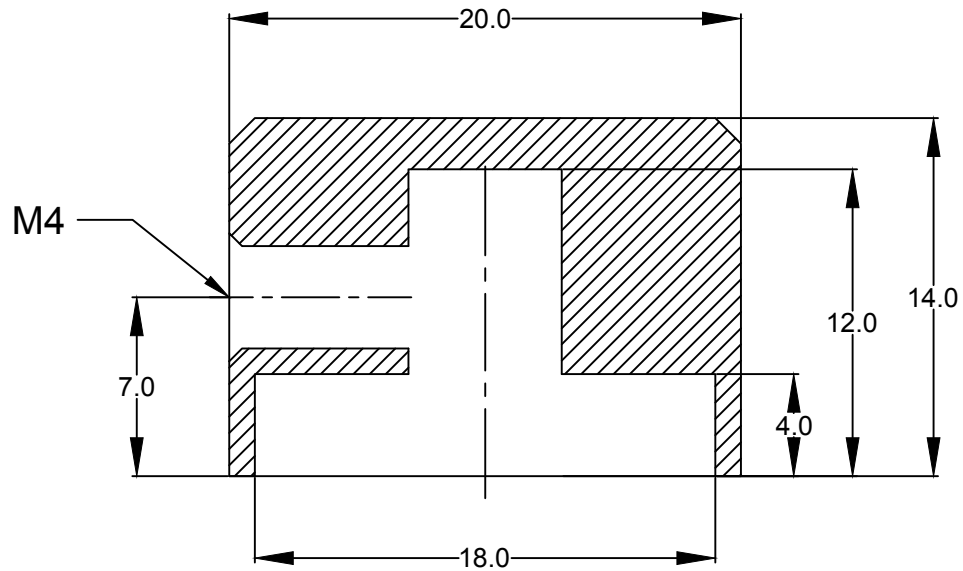

20x14mm Knurled Knob With Set Screw

(All Dimensions in mm)

Material Thickness: 1.6mm