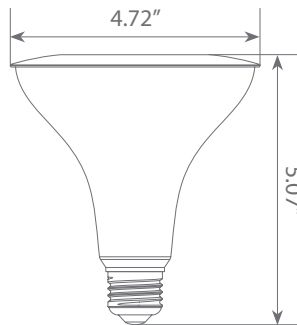

Product Dimensions