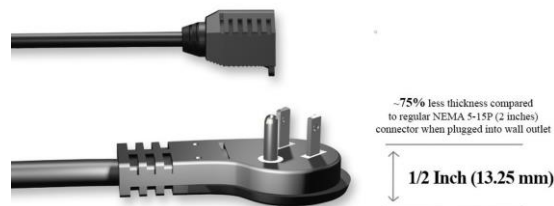

3ft Low Profile Angled Power Cord Extension, 16 AWG, 2-Pack M05-113LPA3-2P

Low Profile Angled NEMA 5-15P to NEMA 5-15R SJT 16 AWG.

- Extend the length of an existing power cord or outlet for more flexibility.
- Perfect design for indoor use in tight space, space-saving flat NEMA 5-15P connector.
- 45° angled 3-prong connector prevents blocking outlet space for other power connection.
- Ideal power supply extension for indoor appliances, computers, HDTV, printers, and more.
- The 16 AWG power cord is fully molded for durability.
- VW-1 105°C (221°F) and FT-2 105°C (221°F) temperature rating.
- UL and cUL listed.
- All relevant materials are complied with RoHS and REACH directives.

Connector A : NEMA 5-15P Low Profile Angled.

Connector B : NEMA 5-15R.

Conductor : SJT 16 AWG. x 3C.

Amp/Voltage Rating : 13A/125V.

Wattage Rating: 1625W.

without us, you are just not connected!