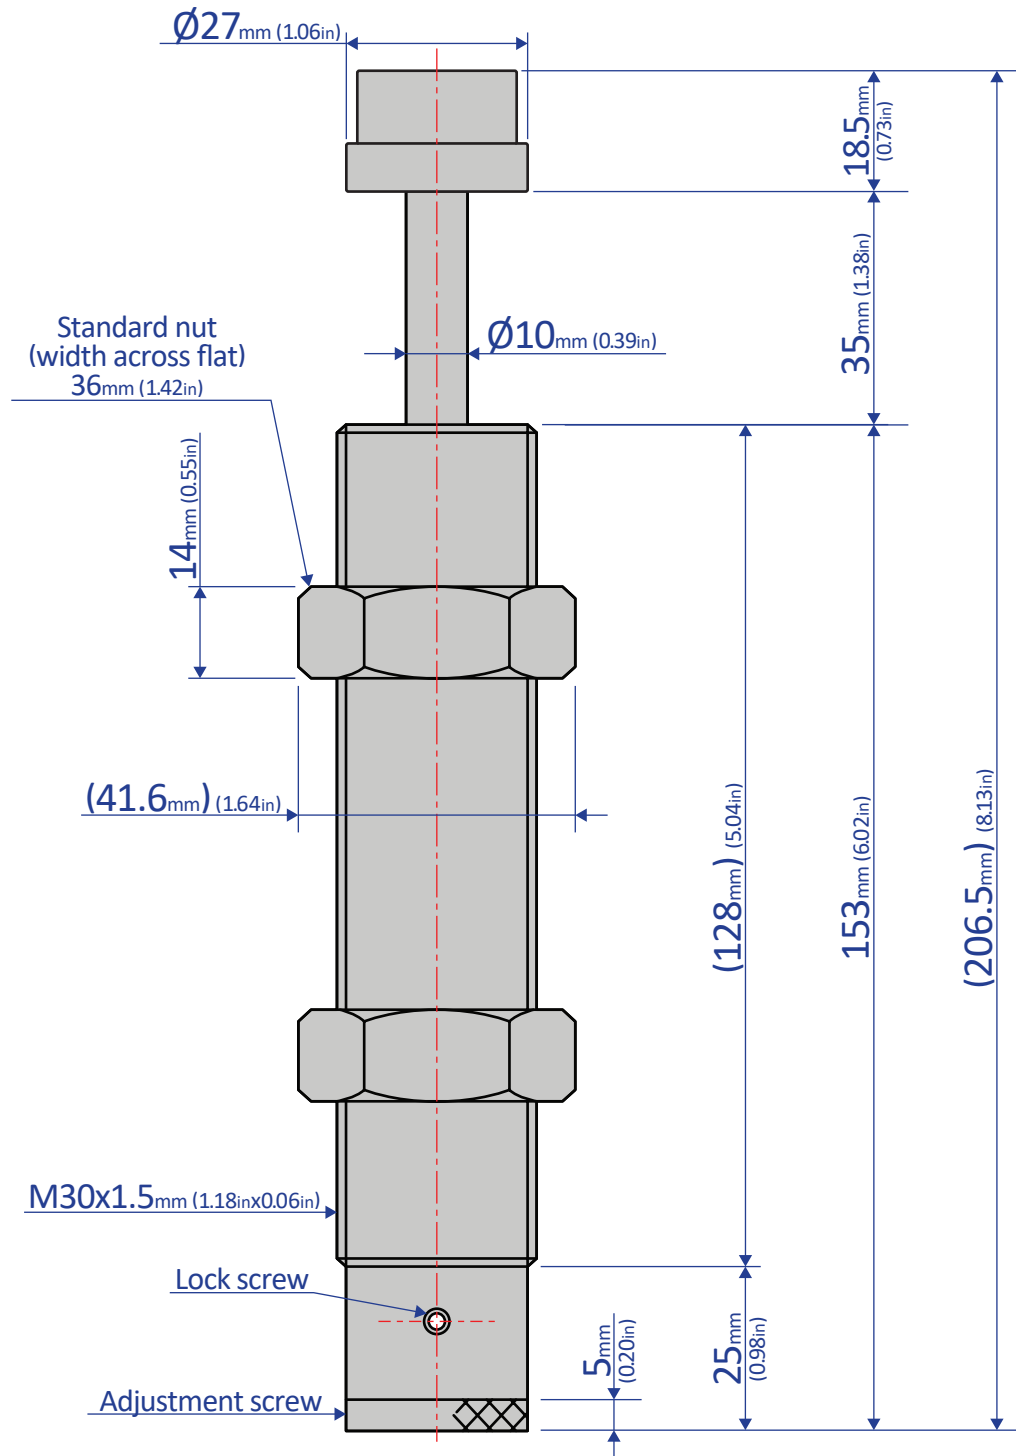

FWM-3035TBD-C

SHOCK ABSORBER - ADJUSTABLE

Bansbach
easylift®

50 West Drive • Melbourne, Florida 32904
(321) 253-1999 • www.easylift.com • www.damper.net