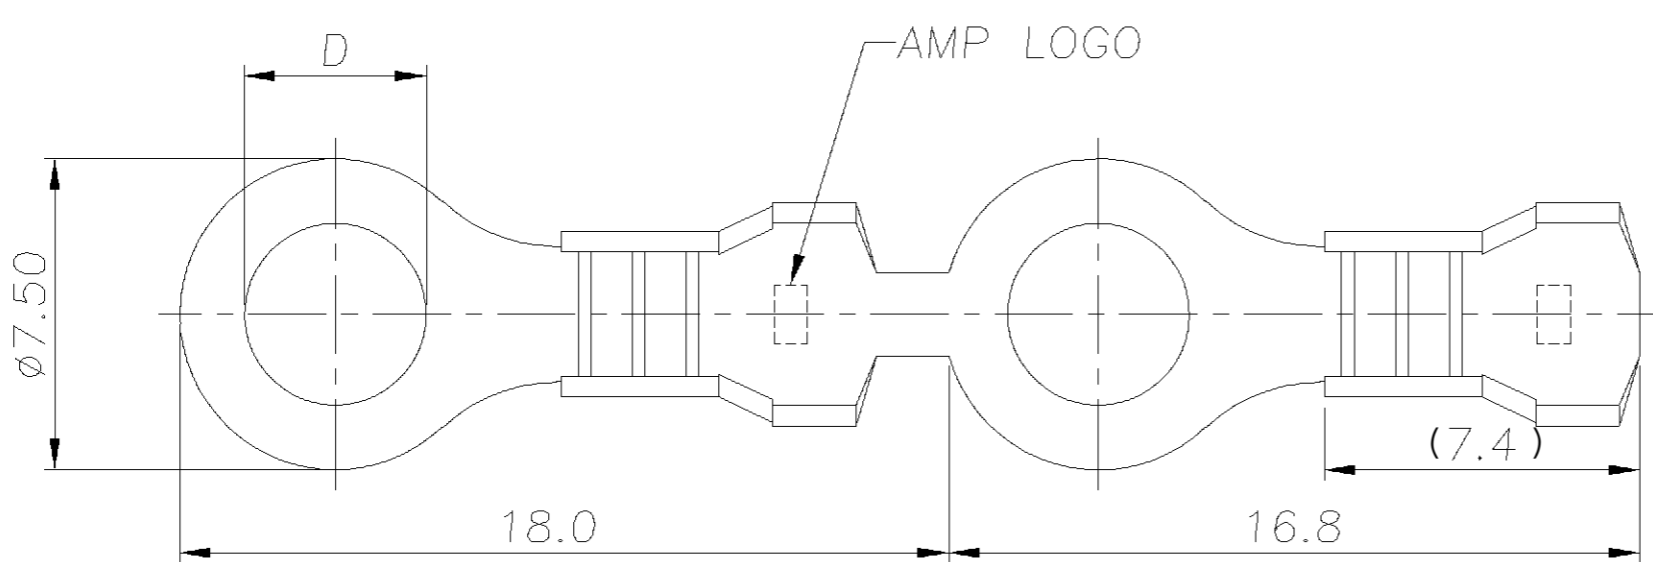

NUMBER C-440456
 METRIC
 3RD ANGLE PROJECTION

PRINT DIST DW
 THIS INFORMATION IS CONFIDENTIAL AND IS DISCLOSED TO YOU ON CONDITION THAT NO FURTHER DISCLOSURE IS MADE BY YOU TO OTHER THAN AMP PERSONNEL WITHOUT WRITTEN AUTHORIZATION FROM AMP (TAIWAN) LTD.
 DIMENSIONS IN MILLIMETERS. DO NOT SCALE PRINT.

NOTES :
 1. MATERIAL :
 TERMINAL : BRASS T=0.50mm
 2. FINISH : TIN PLATING
 3. APPLICATION:
 WIRE SIZE:AWG#20-#16, INS.RANGE:2.52-3.11 DIA
 ⚠ OBSOLETE PARTS: OBSOLETE CIS STREAMLINING PER D.RENAUD/D.SINISI

DIMENSION : mm	DWN	S. HOU	TE Connectivity	
0 PLC ±0.5	CHK	J. CHENG	NAME	
1 PLC ±0.3	APVD	J. WU	RING TERMINAL	
2 PLC ±0.2	PRODUCT SPEC	10-MAY-2002	LOC	SIZE
3 PLC ±	APPLICATION SPEC		DW	A ₃
ANGLES ±3'	WEIGHT		DRAWING NO	C-440456
MATERIAL			REV	B
SEE NOTE			SCALE	--
FINISH			SHEET	1 OF 2
SEE NOTE				

DIMENSION : mm 0 PLC \pm 1 PLC ± 0.3 2 PLC ± 0.15 3 PLC ± 0.1 ANGLES $\pm 3'$		DWN S. HOU 10-MAY-2002				
MATERIAL SEE NOTE		CHK J. CHENG 10-MAY-2002				
FINISH SEE NOTE		APVD J. WU 10-MAY-2002	RING TERMINAL			
		PRODUCT SPEC	LOC DW	SIZE A ₃	DRAWING NO C-440456	REV B
		APPLICATION SPEC	SCALE --		SHEET 2 OF 2	
		WEIGHT	CUSTOMER DRAWING			