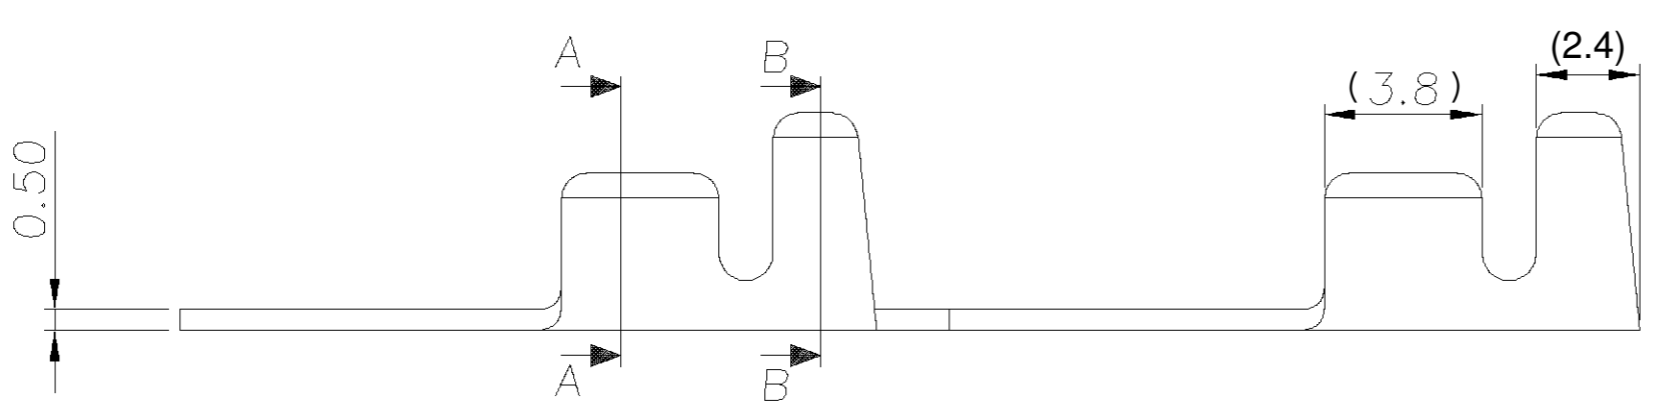

NOTES :
 1. MATERIAL :
 TERMINAL : BRASS T=0.50mm
 2. FINISH : TIN PLATING
 3. APPLICATION:
 WIRE SIZE:AWG#20-#16, INS.RANGE:2.52-3.11 DIA
 ⚠ OBSOLETE PARTS: OBSOLETE CIS STREAMLINING PER D.RENAUD/D.SINISI

DIMENSION : mm 0 PLC \pm 1 PLC ± 0.3 2 PLC ± 0.15 3 PLC ± 0.1 ANGLES $\pm 3'$		DWN S. HOU 10-MAY-2002				
MATERIAL SEE NOTE		CHK J. CHENG 10-MAY-2002				
FINISH SEE NOTE		APVD J. WU 10-MAY-2002	RING TERMINAL			
		PRODUCT SPEC	LOC DW	SIZE A ₃	DRAWING NO C-440456	REV B
		APPLICATION SPEC	SCALE --		SHEET 2 OF 2	
		WEIGHT	CUSTOMER DRAWING			