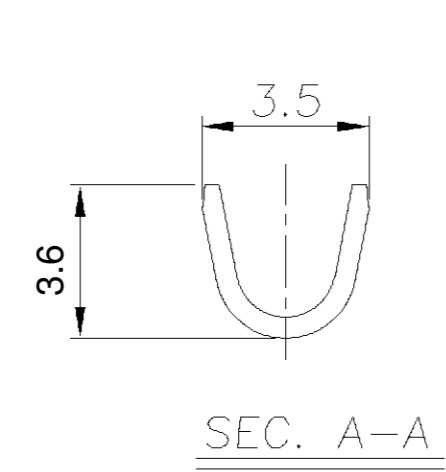

NUMBER C-440456
 METRIC
 3RD ANGLE PROJECTION

PRINT DIST DW
 THIS INFORMATION IS CONFIDENTIAL AND IS DISCLOSED TO YOU ON CONDITION THAT NO FURTHER DISCLOSURE IS MADE BY YOU TO OTHER THAN AMP PERSONNEL WITHOUT WRITTEN AUTHORIZATION FROM AMP (TAIWAN) LTD.
 DIMENSIONS IN MILLIMETERS. DO NOT SCALE PRINT.

NOTES :
 1. MATERIAL :
 TERMINAL : BRASS T=0.50mm
 2. FINISH : TIN PLATING
 3. APPLICATION:
 WIRE SIZE:AWG#20-#16, INS.RANGE:2.52-3.11 DIA
 ⚠ OBSOLETE PARTS: OBSOLETE CIS STREAMLINING PER D.RENAUD/D.SINISI

DIMENSION : mm	DWN	S. HOU	TE Connectivity	
0 PLC ±0.5	CHK	J. CHENG	NAME	
1 PLC ±0.3	APVD	J. WU	RING TERMINAL	
2 PLC ±0.2	PRODUCT SPEC	10-MAY-2002	LOC	SIZE
3 PLC ±	APPLICATION SPEC		DW	A ₃
ANGLES ±3'	WEIGHT		DRAWING NO	C-440456
MATERIAL			REV	B
SEE NOTE			SCALE	--
FINISH			SHEET	1 OF 2
SEE NOTE				

DIMENSION : mm 0 PLC \pm 1 PLC ± 0.3 2 PLC ± 0.15 3 PLC ± 0.1 ANGLES $\pm 3'$		DWN S. HOU 10-MAY-2002				
MATERIAL SEE NOTE		CHK J. CHENG 10-MAY-2002				
FINISH SEE NOTE		APVD J. WU 10-MAY-2002	RING TERMINAL			
		PRODUCT SPEC	LOC DW	SIZE A ₃	DRAWING NO C-440456	REV B
		APPLICATION SPEC	SCALE --		SHEET 2 OF 2	
		WEIGHT	CUSTOMER DRAWING			