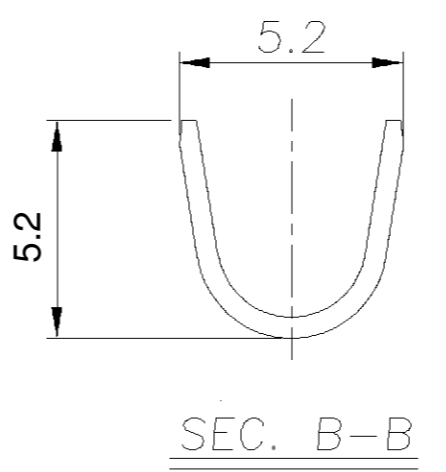

NOTES :
 1. MATERIAL :
 TERMINAL : BRASS T=0.50mm
 2. FINISH : TIN PLATING
 3. APPLICATION:
 WIRE SIZE:AWG#20-#16, INS.RANGE:2.52-3.11 DIA
 ⚠ OBSOLETE PARTS: OBSOLETE CIS STREAMLINING PER D.RENAUD/D.SINISI

DIMENSION : mm 0 PLC \pm 1 PLC ± 0.3 2 PLC ± 0.15 3 PLC ± 0.1 ANGLES $\pm 3'$		DWN S. HOU 10-MAY-2002				
MATERIAL SEE NOTE		CHK J. CHENG 10-MAY-2002				
FINISH SEE NOTE		APVD J. WU 10-MAY-2002	RING TERMINAL			
		PRODUCT SPEC	LOC DW	SIZE A ₃	DRAWING NO C-440456	REV B
		APPLICATION SPEC	SCALE --		SHEET 2 OF 2	
		WEIGHT	CUSTOMER DRAWING			