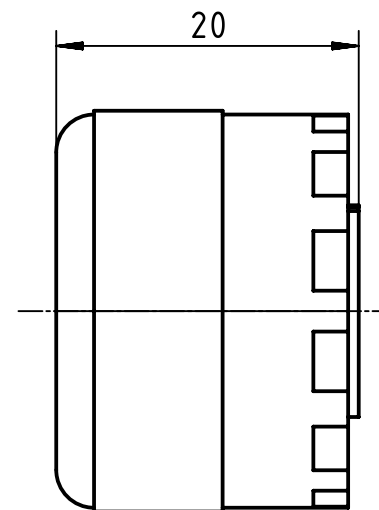

1 2 3 4 5 6

A

B

C

D

	All rights reserved Department EL PD - DE	Created by FINKEV	Inspected by RIEPE	Standardisation RUETERA	Date 2018-03-15	State Final Release	
		Title Han M23 locator, Ethernet contact 0.6mm					Doc-Key / ECM-Nr. 100773116/UGD/001/A 500000132548
HARTING Electric GmbH & Co. KG D-32339 Espelkamp		Type TB	Number 09 99 000 0961			Rev. A	Page 1/1