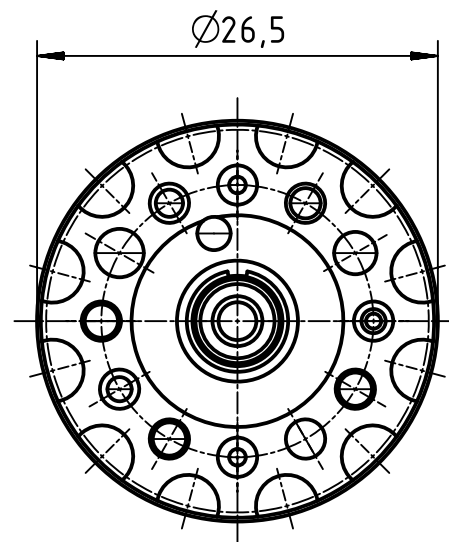

1 2 3 4 5 6

A

B

C

D

	All rights reserved Department EL PD - DE	Created by FINKEV	Inspected by RIEPE	Standardisation RUETERA	Date 2018-03-15	State Final Release	
		Title Han M23 locator, Ethernet contact 0.6mm					Doc-Key / ECM-Nr. 100773116/UGD/001/A 500000132548
HARTING Electric GmbH & Co. KG D-32339 Espelkamp		Type TB	Number 09 99 000 0961			Rev. A	Page 1/1