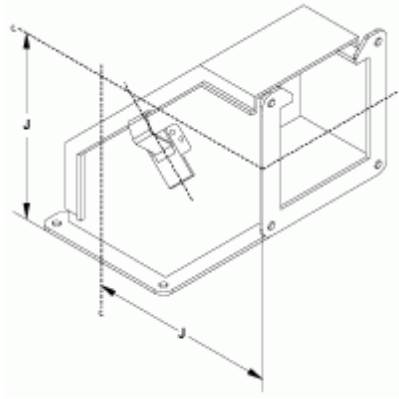

Quality Products. Service Excellence.

90 degree Elbow Outside Opening *1485 9Q Series*

Part No.	Size
1485B9Q	2.5 x 2.5
1485C9Q	4 x 4
1485D9Q	6 x 6
1485E9Q	8 x 8
1485F9Q	12 x 6

One flat sealing plate included

Tags: 90 degree, elbow, wireway, 1485

Data subject to change without notice