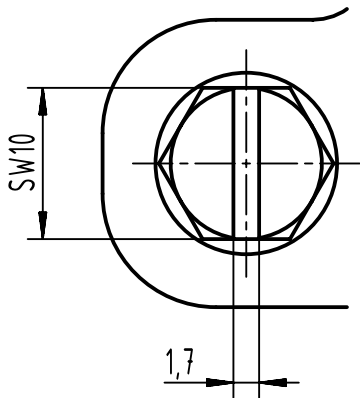

A

B

C

D

X (2:1)

	All Dimensions in mm Original Size DIN A4		Scale 1:2	Free size tol.		Ref.		
						Sub.		
	All rights reserved		Created by HOLLERT	Inspected by SUNDERMEIER	Standardisation 302077	Date 2021-02-22	State Final Release	
	Department EL PD		Title Han 6HPR Hood Side M32 Screw Lock				Doc-Key / ECM-Nr. 100208609/UGD/004/C 500000187340	
HARTING D-32339 Espelkamp			Type TB	Number 19 40 006 0512			Rev. C	Page 1/1