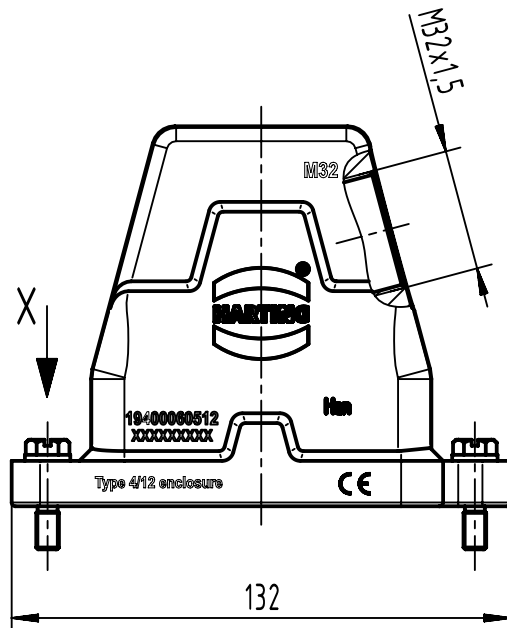

A

B

C

D

X (2:1)

	All Dimensions in mm Original Size DIN A4		Scale 1:2	Free size tol.		Ref.		
						Sub.		
	All rights reserved		Created by HOLLERT	Inspected by SUNDERMEIER	Standardisation 302077	Date 2021-02-22	State Final Release	
	Department EL PD		Title Han 6HPR Hood Side M32 Screw Lock				Doc-Key / ECM-Nr. 100208609/UGD/004/C 500000187340	
HARTING D-32339 Espelkamp			Type TB	Number 19 40 006 0512			Rev. C	Page 1/1