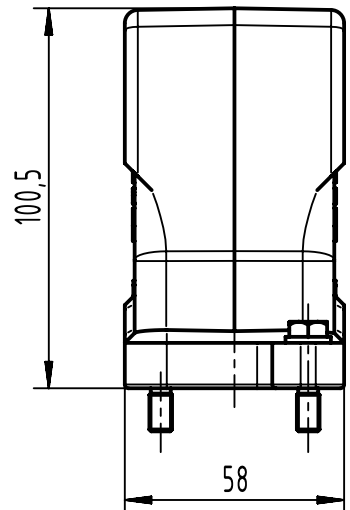

A

B

C

D

X (2:1)

	All Dimensions in mm Original Size DIN A4		Scale 1:2	Free size tol.		Ref.		
						Sub.		
	All rights reserved		Created by HOLLERT	Inspected by SUNDERMEIER	Standardisation 302077	Date 2021-02-22	State Final Release	
	Department EL PD		Title Han 6HPR Hood Side M32 Screw Lock				Doc-Key / ECM-Nr. 100208609/UGD/004/C 500000187340	
HARTING D-32339 Espelkamp			Type TB	Number 19 40 006 0512			Rev. C	Page 1/1