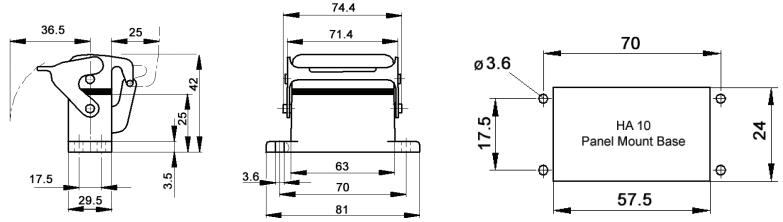

## Panel mount base with single lever

all dimensions are in mm