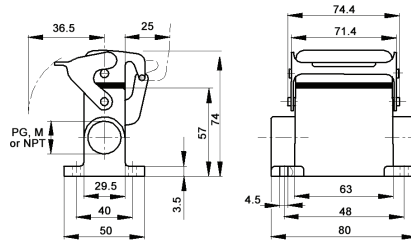

EPIC® HA 10 surface mount base

Surface mount base with single lever

all dimensions are in mm

Technical data

IP Protection class: UL 50E Type 4, 12 IP65

Complete the installation

HA dust covers page 429

Approvals

UL US RoHS DVE

PG

PG base size	PG base part number	Dust cover	SKINTOP® gland	
			plastic	metal
One entry				
16	104481	no	53015040	52015740
16	704552	yes	53015040	52015740
21	104480	no	53015050	52015750
21	704554	yes	53015050	52015750
Two entries				
16	104501	no	53015040	52015740
16	704562	yes	53015040	52015740
21	104500	no	53015050	52015750
21	704564	yes	53015050	52015750

NPT

NPT base size	NPT base part number	Dust cover	SKINTOP® gland	
			plastic	metal
One entry				
1/2"	104481NP	no	S1112	53112024
1/2"	704552NP	yes	S1112	53112024
3/4"	104480NP	no	S1134	53112034
3/4"	704554NP	yes	S1134	53112034
Two entries				
1/2"	104501NP	no	S1112	53112024
1/2"	704562NP	yes	S1112	53112024
3/4"	104500NP	no	S1134	53112034
3/4"	704564NP	yes	S1134	53112034

metric

Metric base size	Metric base part number	Dust cover	SKINTOP® gland	
			plastic	metal
One entry				
20	19448100	no	53111020	53112020
20	79455200	yes	53111020	53112020
25	19448000	no	53111030	53112030
25	79455400	yes	53111030	53112030
Two entries				
20	19450100	no	53111020	53112020
20	79456200	yes	53111020	53112020
25	19450000	no	53111030	53112030
25	79456400	yes	53111030	53112030

PG base provided with EPIC® SM/SP gland

NPT base provided with NPT fitting

If not otherwise specified, all values relating to the product are nominal values. Photographs are not to scale and are not true representations of the products in question.