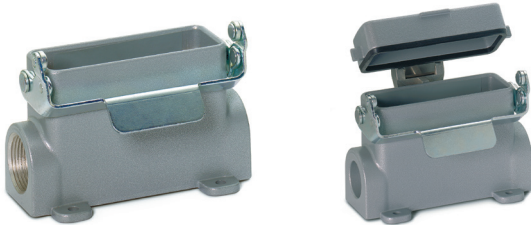

**metric**

Metric hood* size	Metric hood* part number	Profile	SKINTOP® gland	
			plastic	metal
<b>Top entry</b>				
20	19446000	std	53111020	53112020
20	79460200	high	53111020	53112020
25	19446100	std	53111030	53112030
25	79460400	high	53111030	53112030
<b>Side entry</b>				
20	19445000	std	53111020	53112020
20	79462200	high	53111020	53112020
25	19445500	std	53111030	53112030
25	79462400	high	53111030	53112030

PG hood provided with EPIC® SM/SP gland

\* Top-entry and high profile hoods do not come with a neck

# EPIC® HA 10 surface mount base

Surface mount base with single lever

all dimensions are in mm

**Technical data**

**IP Protection class:** UL 50E Type 4, 12 IP65

**Complete the installation**

HA dust covers page 429