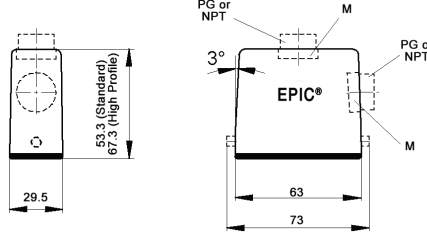

# EPIC® HA 10 standard & high profile hood

Hood with single lever bolts

all dimensions are in mm

**Technical data**

**IP Protection class:** UL 50E Type 4, 12 IP65

**Complete the installation**

HA dust covers page 429