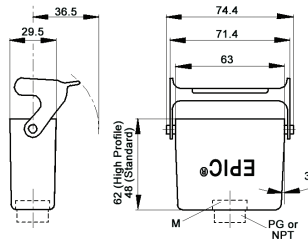

EPIC® HA 10 cable coupler hood

Standard & high profile cable coupler with single lever

all dimensions are in mm

Technical data

IP Protection class: UL 50E Type 4, 12
IP65

Complete the installation

HA dust covers
page 429

Approvals

PG

PG coupler		SKINTOP® gland	
size	part number	plastic	metal
Standard profile			
PG 13	104390	53015030	52015700
PG 16	704500	53015040	52015740
High profile			
PG 21	704504	53015050	52015750

PG coupler provided with EPIC® SM/SP gland

NPT

NPT coupler		SKINTOP® gland	
size	part number	plastic	metal
Standard profile			
1/2"	104390NP	S 1112	53112024
1/2"	704500NP	S 1112	53112024
High profile			
3/4"	704504NP	S 1134	53112034

NPT coupler provided with NPT fitting

metric

Metric coupler*		SKINTOP® gland	
size	part number	plastic	metal
Standard profile			
M20	19439000	53111020	53112020
M25	79450000	53111030	53112030
High profile			
M25	79450400	53111030	53112030

* Metric couplers do not come with a neck